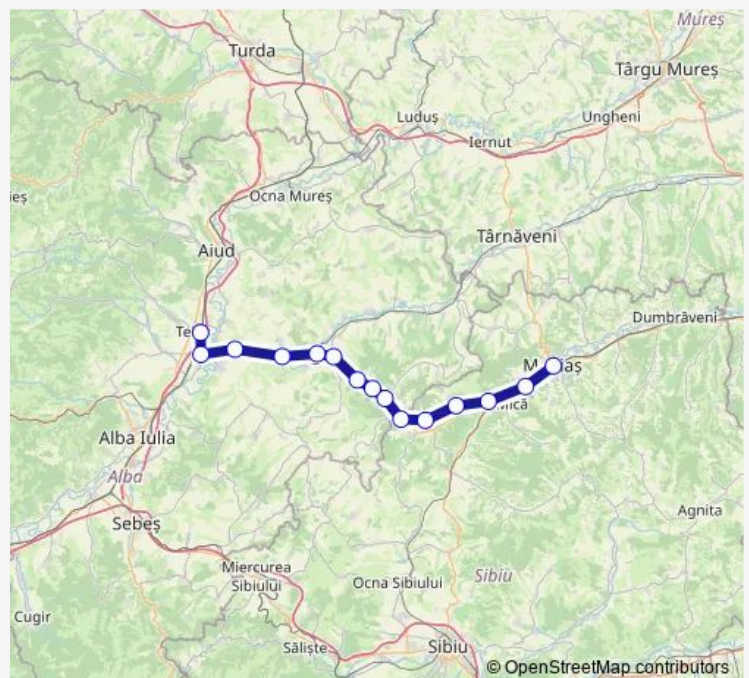

Rail R: Mediaş - Teiuş R: Mediaş - Târnava h. - Copşa Mică  
- Şeica Mică h. - Micăsasa h. - Lunca h. - Valea Lungă Hm.  
- Glogoveţ h. - Mănărade h. - Câmpu Libertăţii h. - Blaj -  
Crăciunel Hm. - Cistei h. - Podu Mureş Hm. - Teiuş

## Direction

Mediaş — Teiuş

15 stops

[Open route schedule](#)

Mediaş  
Târnava h.  
Copşa Mică  
Şeica Mică h.  
Micăsasa h.  
Lunca h.  
Valea Lungă Hm.  
Glogoveţ h.  
Mănărade h.  
Câmpu Libertăţii h.  
Blaj  
Crăciunel Hm.  
Cistei h.  
Podu Mureş Hm.  
Teiuş

## Route schedule

Mediaş — Teiuş

Monday	13:43-20:04
Tuesday	13:43-20:04
Wednesday	13:43-20:04
Thursday	13:43-20:04
Friday	13:43-20:04
Saturday	13:43-20:04
Sunday	13:43-20:04

## Route info

Direction: Mediaş

Stops: 15

Trip Duration: 1 hour 25 min

R: Mediaş - Teiuş Rail time schedules and route maps are available in an offline PDF at [busmaps.com](https://busmaps.com). Use the [busmaps.com](https://busmaps.com) website to see live bus times, train schedule or subway schedule, and step-by-step directions for all public transit in Valea Lunga Alba Romania