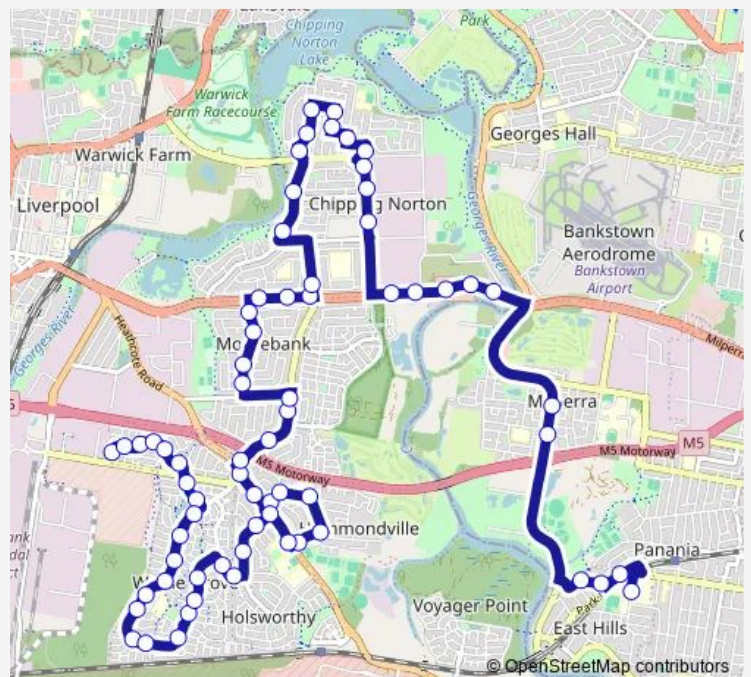

Wattle Grove Dr After Arrowfield Dr

Wattle Grove Dr After Arrowfield Dr

Wattle Grove Dr Before Cressbrook Dr

Wattle Grove Dr Opp Corryton Park

Wattle Grove Dr At Cressbrook Dr

Wattle Grove Dr Opp Tusculum Park

Wattle Grove Dr Opp Evandale Ct

Australis Av At Claremont Ct

Australis Park, Australis Av

Australis Av Before Hyde Park Ct

Australis Av Before Cassinia Cct

Route schedule

Delfin Dr After Anzac Rd — East Hills Boys High School, Lucas Rd

Monday	07:08
Tuesday	07:08
Wednesday	07:08
Thursday	07:08
Friday	07:08
Saturday	—
Sunday	—

Route info

Direction: Delfin Dr After Anzac Rd

Stops: 68

Trip Duration: 1 hour 2 min

S510 — Wattle Grove to East Hills high schools via Chipping Norton

Village Way Opp Wattle Grove Shopping Village

Cameron Park, Village Way

Bardia Pde Opp Mivo St

Bardia Pde At Ambon Rd

Walder Rd At Meehan Av

Walder Rd Opp Bradey Av

Hammondville Public School, Walder Rd

Keato Av After Stewart Av