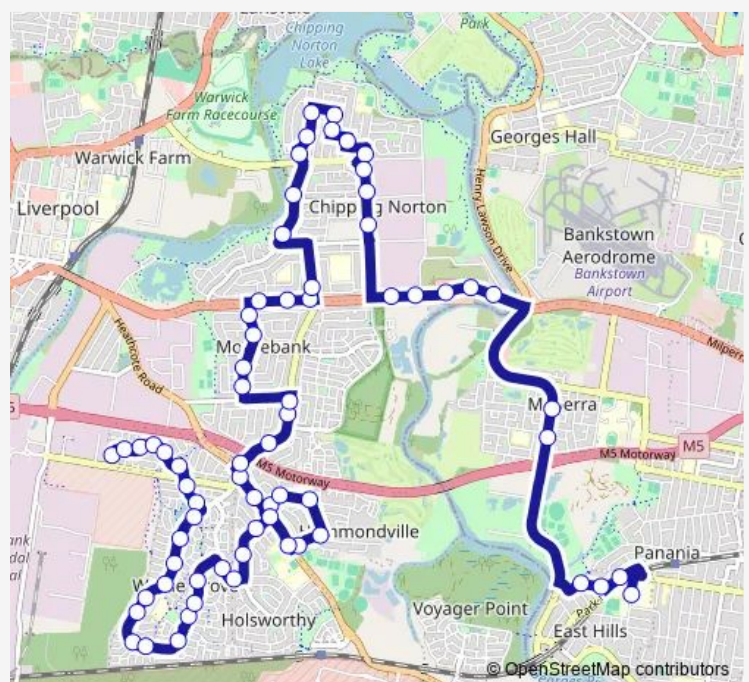

Wattle Grove Dr After Arrowfield Dr

Wattle Grove Dr After Arrowfield Dr

Wattle Grove Dr Before Cressbrook Dr

Wattle Grove Dr Opp Corryton Park

Wattle Grove Dr At Cressbrook Dr

Wattle Grove Dr Opp Tusculum Park

Wattle Grove Dr Opp Evandale Ct

Australis Av At Claremont Ct

Australis Park, Australis Av

Australis Av Before Hyde Park Ct

Australis Av Before Cassinia Cct

Route schedule

Delfin Dr After Anzac Rd — East Hills Boys High School, Lucas Rd

Monday 07:08

Tuesday 07:08

Wednesday 07:08

Thursday 07:08

Friday 07:08

Saturday —

Sunday —

Route info

Direction: Delfin Dr After Anzac Rd

Stops: 68

Trip Duration: 1 hour 2 min

S510 — Wattle Grove to East Hills high schools via Chipping Norton

Village Way Opp Wattle Grove Shopping Village

Cameron Park, Village Way