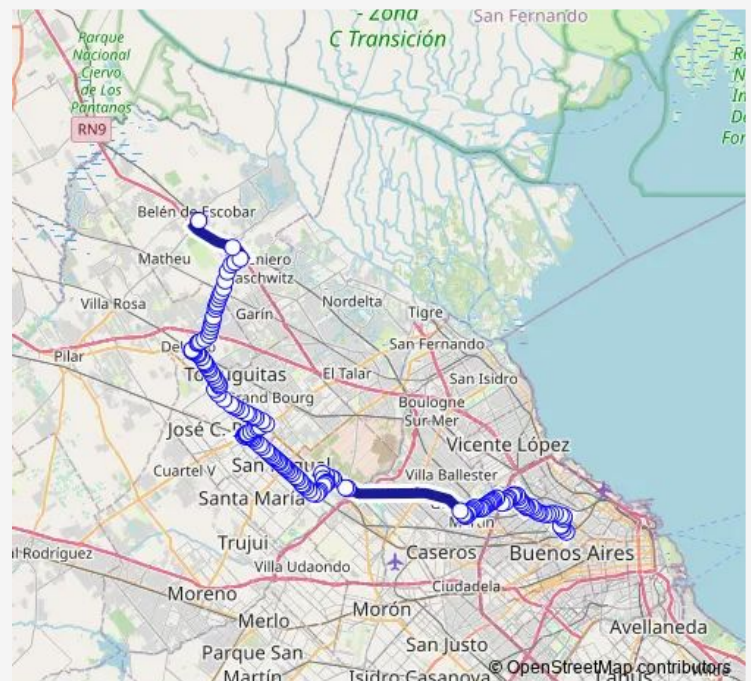

### Route schedule

722 Dorrego Av. — Rivadavia Y DON Bosco

Monday 00:39-22:45

Tuesday 00:39-22:45

Wednesday 00:39-22:45

Thursday 00:39-22:45

Friday 00:39-22:45

Saturday 00:39-22:15

### Route info

Direction: 722 Dorrego Av.

Stops: 161

Trip Duration: 3 hour 3 min

176B — Jnamba176

3391 Capdevila

3499 Capdevila

5437 Larralde Crisologo Av.