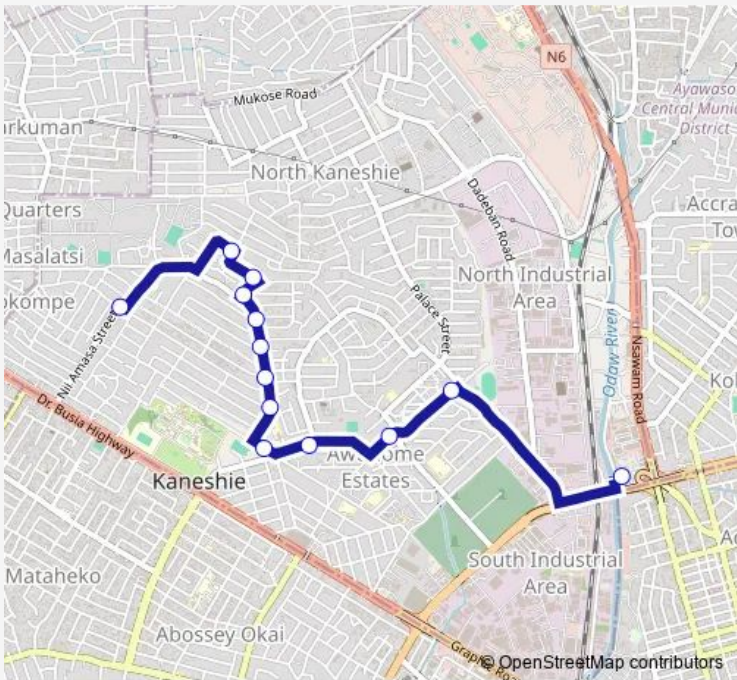

Bus 176B Bubiashie Atico Station to Bubiashie Atico

[Go to website](#)

Direction
Terminal Bubiashie Atico Station — Terminal Bubiashie Atico

13 stops

[Open route schedule](#)

- Terminal Bubiashie Atico Station
- Complex
- Awudome Roundabout 1
- Cocoa Clinic
- Bishop Bubuashie
- Cottage
- Olabam
- Royal Cemetery
- Junction 176
- Old Station 177
- Fitter
- Ayigbe Town 176
- Terminal Bubiashie Atico

Route schedule

Terminal Bubiashie Atico Station — Terminal Bubiashie Atico

Monday	13:46
Tuesday	13:46
Wednesday	13:46
Thursday	13:46
Friday	13:46
Saturday	13:46
Sunday	13:46

Route info

Direction: Terminal Bubiashie Atico Station

Stops: 13

Trip Duration: 0 hour 36 min

176B — Bubiashie Atico Station to Bubiashie Atico **BusMaps**

176B Bus time schedules and route maps are available in an offline PDF at busmaps.com. Use the busmaps.com website to see live bus times, train schedule or subway schedule, and step-by-step directions for all public transit in Accra