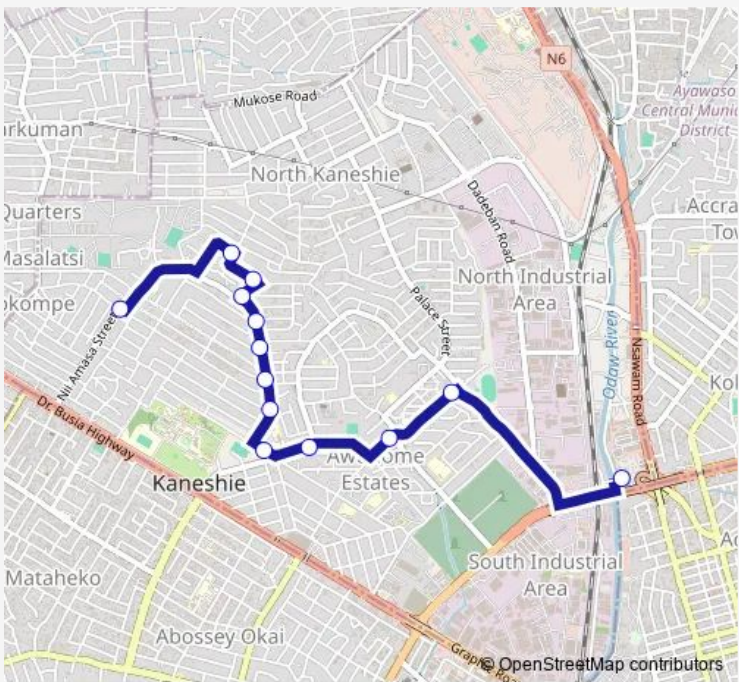

Bus 176b Bubiashie Atico Station to Bubiashie Atico

[Go to website](#)

**Direction**  
 Terminal Bubiashie Atico Station — Terminal Bubiashie Atico

13 stops

[Open route schedule](#)

- Terminal Bubiashie Atico Station
- Complex
- Awudome Roundabout 1
- Cocoa Clinic
- Bishop Bubuashie
- Cottage
- Olabam
- Filling Station 174
- Junction 176
- Terminal Bubiashie Station
- Fitter
- Ayigbe Town 176
- Terminal Bubiashie Atico

Route schedule

Terminal Bubiashie Atico Station — Terminal Bubiashie Atico

Monday	13:46
Tuesday	13:46
Wednesday	13:46
Thursday	13:46
Friday	13:46
Saturday	13:46
Sunday	13:46

**Route info**

Direction: Terminal Bubiashie Atico Station

Stops: 13

Trip Duration: 0 hour 36 min

176b — Bubiashie Atico Station to Bubiashie Atico **BusMaps**

176b Bus time schedules and route maps are available in an offline PDF at [busmaps.com](https://busmaps.com). Use the [busmaps.com](https://busmaps.com) website to see live bus times, train schedule or subway schedule, and step-by-step directions for all public transit in Accra