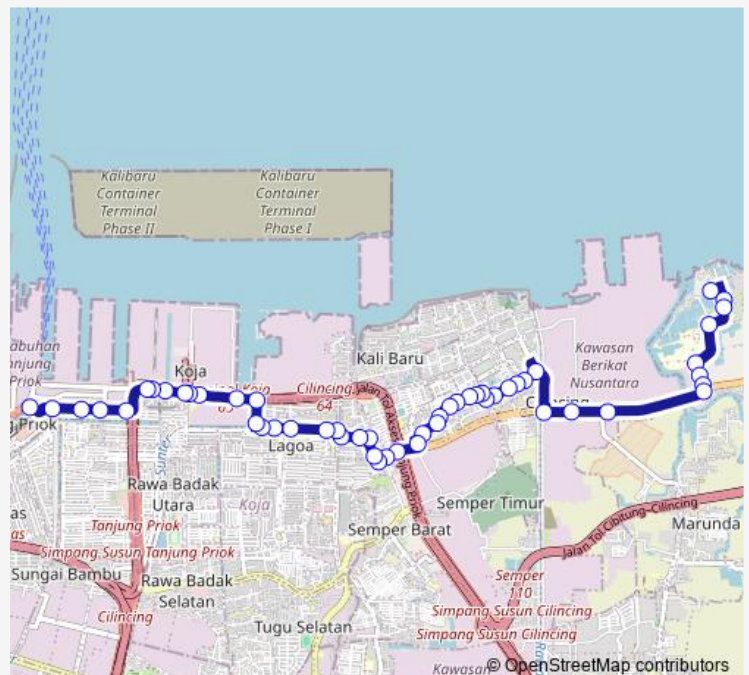

Thursday 05:00

Friday 05:00

Saturday 05:00

Sunday 05:00

Route info

Direction: Rusunawa Marunda Blok D3

Stops: 52

Trip Duration: 1 hour 7 min