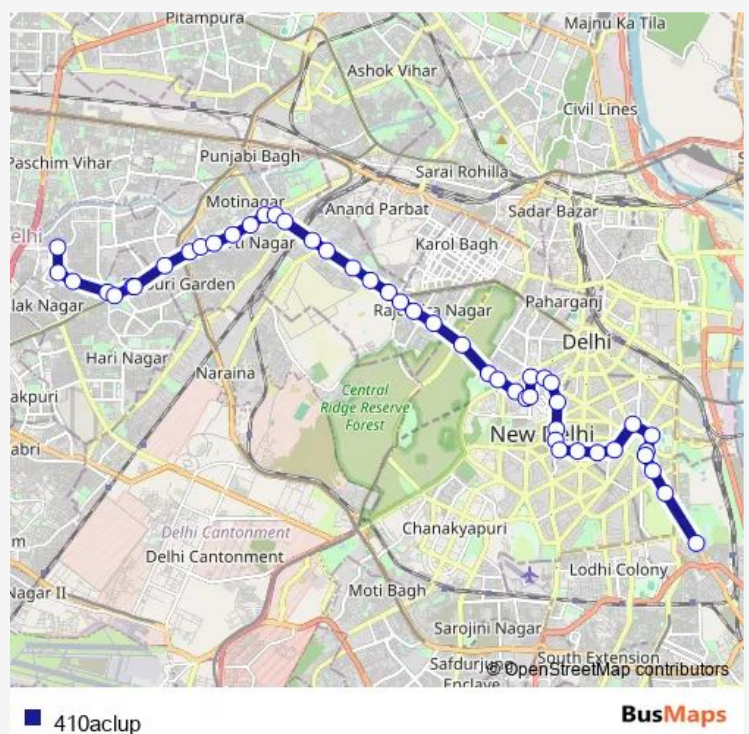

West Patel Nagar

South Patel Nagar (Metro Station)

East Patel Nagar

Route schedule

Khayala Colony Terminal — Police Station Nizamuddin (Dargah)

Monday 21:02-23:02

Tuesday 21:02-23:02

Wednesday 21:02-23:02

Thursday 21:02-23:02

Friday 21:02-23:02

Saturday 21:02-23:02

Sunday 21:02-23:02

Route info

Direction: Khayala Colony Terminal

Stops: 47

Trip Duration: 1 hour 24 min