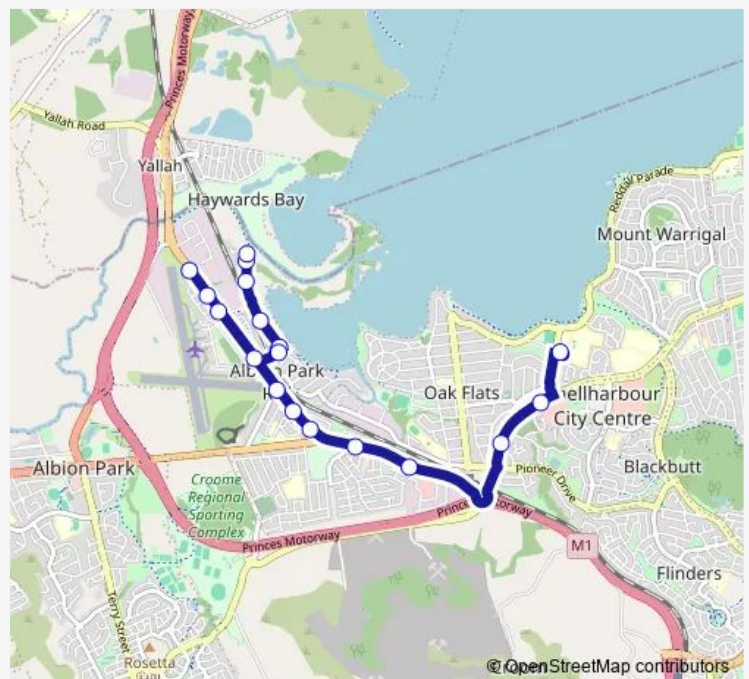

Windang St Before Koonaa St

Koonaa St At Windang St

2B Koonaa St

Shearwater Bvd At Sandpiper Cl

Shearwater Bvd At Osprey Pl

Shearwater Bvd After Osprey Pl

Windang St After Koonaa St

Albion Park Station, Princes Hwy

The Oaks Hotel, Princes Hwy

Princes Hwy After Nehme Av

Princes Hwy Before Pioneer Dr

New Lake Entrance Rd After Pioneer Dr

Route schedule

Princes Hwy After Airport Rd — Balarang Public School, School Grounds

Monday	07:35
Tuesday	07:35
Wednesday	07:35
Thursday	07:35
Friday	07:35
Saturday	—
Sunday	—

Route info

Direction: Princes Hwy After Airport Rd

Stops: 23

Trip Duration: 0 hour 25 min

S170 — Oak Flat HS to Princes Hwy af Rosewood St via Shearwater Bvd

New Lake Entrance Rd After Pioneer Dr

New Lake Entrance Rd Opp Stockland Retail Park

Balarang Public School, School Grounds

Direction

Balarang Public School, School Grounds — 26 Princes Hwy

19 stops

[Open route schedule](#)