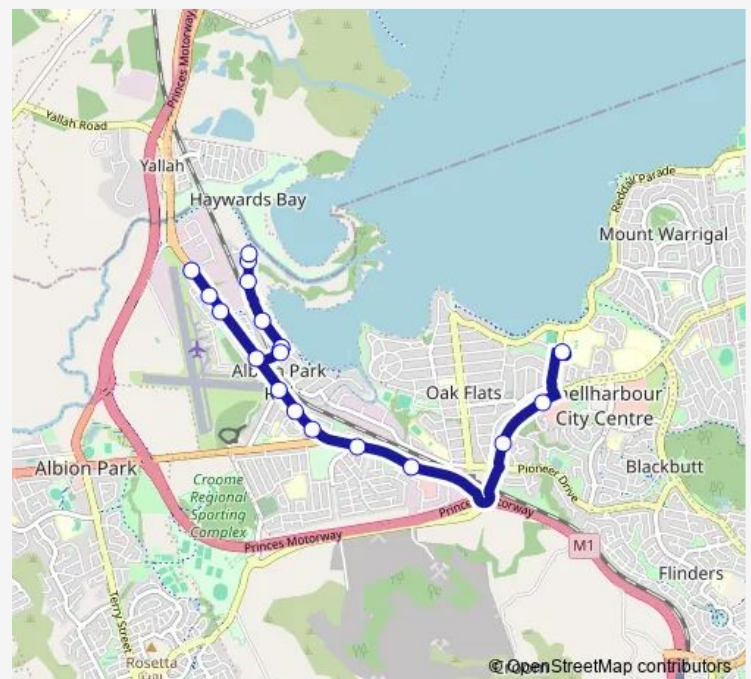

Windang St Before Koonaa St

Koonaa St At Windang St

2B Koonaa St

Shearwater Bvd At Sandpiper Cl

Shearwater Bvd At Osprey Pl

Shearwater Bvd After Osprey Pl

Windang St After Koonaa St

Albion Park Station, Princes Hwy

The Oaks Hotel, Princes Hwy

Princes Hwy After Nehme Av

Princes Hwy Before Pioneer Dr

New Lake Entrance Rd After Pioneer Dr

Route schedule

Princes Hwy After Airport Rd — Balarang Public School, School Grounds

Monday	07:35
Tuesday	07:35
Wednesday	07:35
Thursday	07:35
Friday	07:35
Saturday	—
Sunday	—

Route info

Direction: Princes Hwy After Airport Rd

Stops: 23

Trip Duration: 0 hour 25 min

S170 — Oak Flat HS to Princes Hwy af Rosewood St via Shearwater Bvd

New Lake Entrance Rd After Pioneer Dr

New Lake Entrance Rd Opp Stockland Retail Park

Balarang Public School, School Grounds

Direction

Balarang Public School, School Grounds — 26 Princes Hwy

19 stops

[Open route schedule](#)