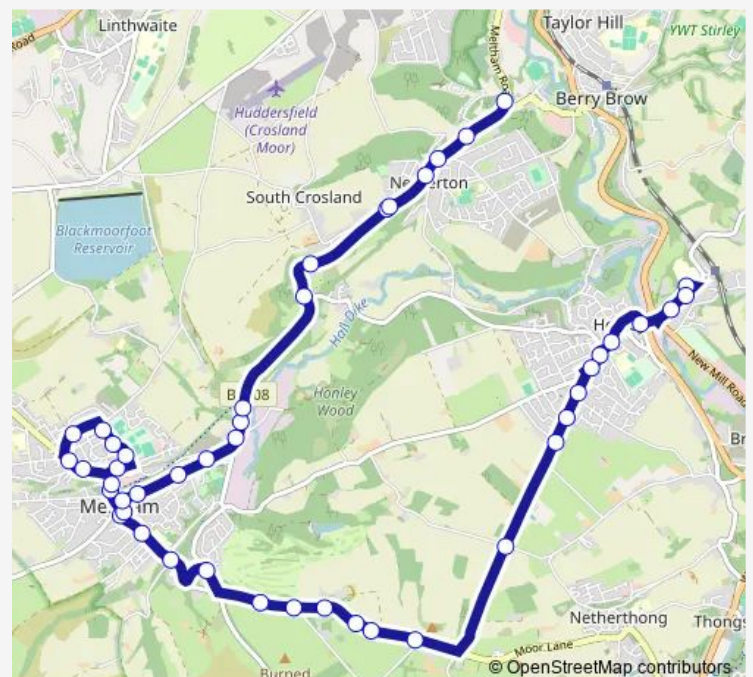

Station Road New Mill Rd

Eastgate Northgate

Westgate Marsh Gardens

Moor Bottom Westgate

Moor Bottom Bradshaw Road

Bradshaw Road Fisher Green

Bradshaw Road Bradshaw Ave

Bradshaw Road Derwent Rd

Thursday 16:00

Friday 16:00

Saturday —

Sunday —

Route info

Direction: High School Grounds

Stops: 46

Trip Duration: 0 hour 33 min

Lower Hey

Slaithwaite Road

Meltham Morrisons

Meltham Market Place B

Clifton Lane

Bishops Way

Meltham Scout & Guide Centre

Meltham Mills Road