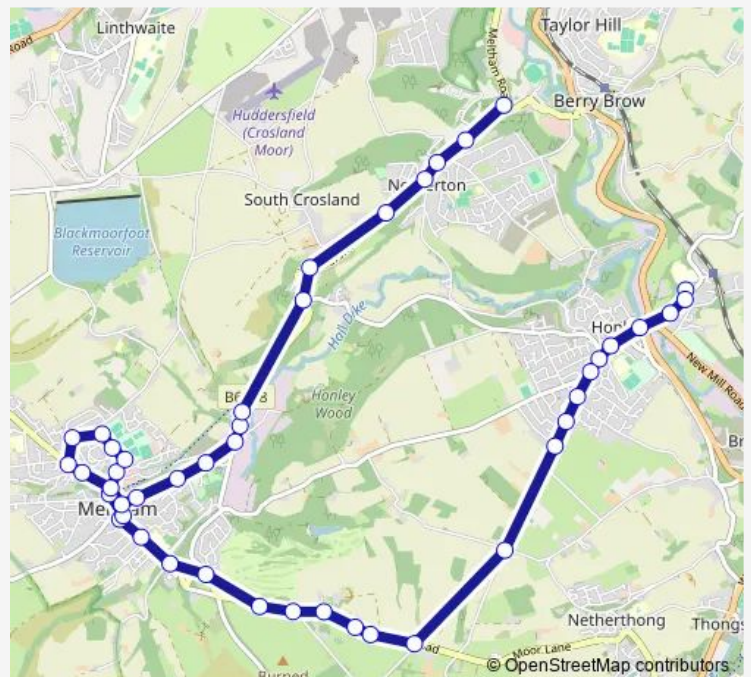

Station Road New Mill Rd

Eastgate Northgate

Westgate Marsh Gardens

Moor Bottom Westgate

Moor Bottom Bradshaw Road

Bradshaw Road Fisher Green

Bradshaw Road Bradshaw Ave

Bradshaw Road Derwent Rd

Thursday 16:00

Friday 16:00

Saturday —

Sunday —

Route info

Direction: High School Grounds

Stops: 46

Trip Duration: 0 hour 33 min

Lower Hey

Slaithwaite Road

Meltham Morrisons

Meltham Market Place B

Clifton Lane

Bishops Way

Meltham Scout & Guide Centre

Meltham Mills Road