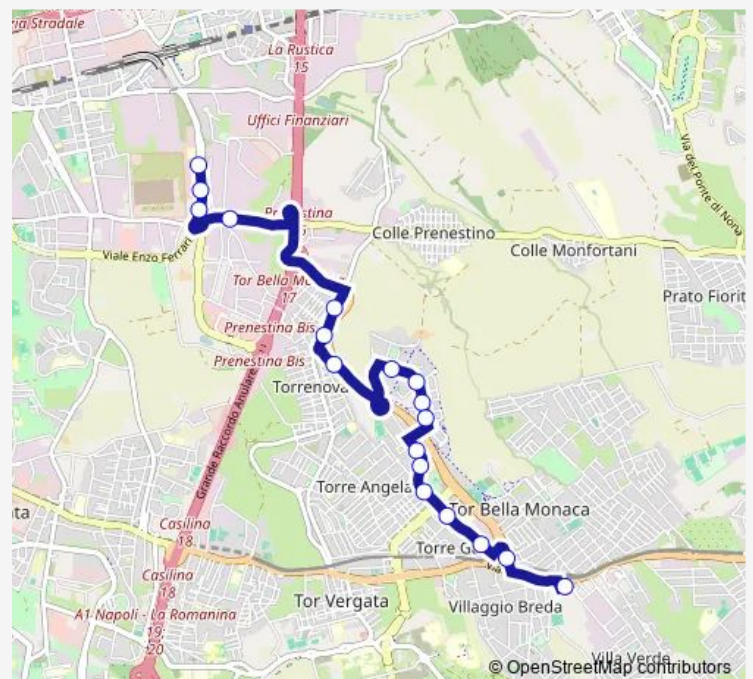

Thursday

—

Friday

—

Saturday

—

Sunday

05:55-24:00

### Route info

Direction: Grotte Celoni (Mc)

Stops: 24

Trip Duration: 0 hour 27 min

058f

BusMaps

Collatina/Birolli

Longoni