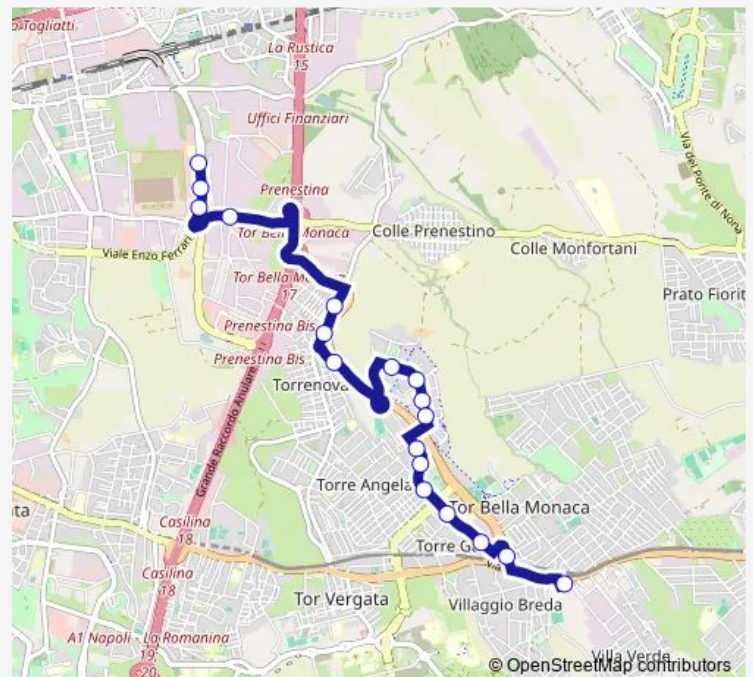

Thursday —

Friday —

Saturday —

Sunday 05:55-24:00

Route info

Direction: Grotte Celoni (Mc)

Stops: 24

Trip Duration: 0 hour 27 min

058F

BusMaps

Collatina/Birolli

Longoni

Longoni/Inps

Direction

Longoni/Inps — Grotte Celoni (Mc)

18 stops

[Open route schedule](#)

Longoni/Inps

Longoni/Centro Commerciale

LONGONI/PRENESTINA

Prenestina/Maggiolino

TORRENOVA/BITONTO

Torrenova/Maglie

TOR Bella Monaca