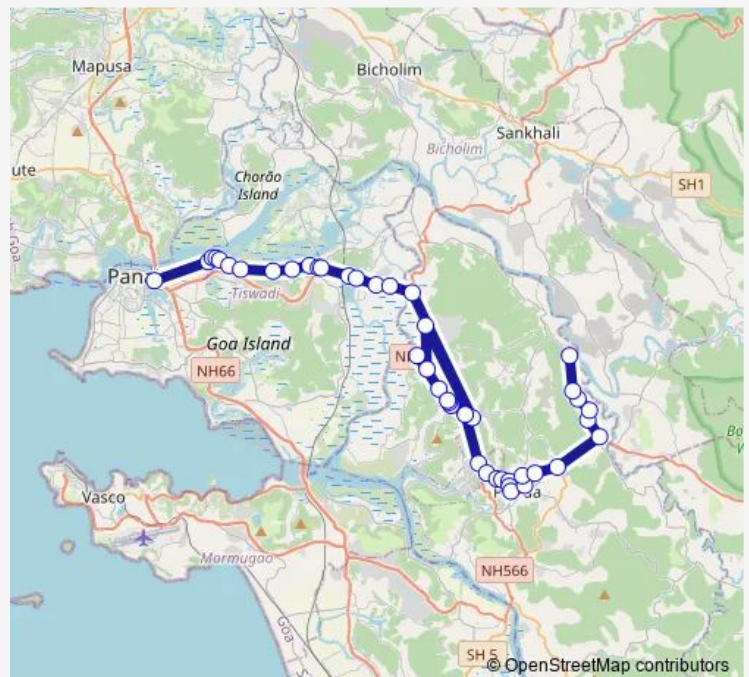

Bus PNJ200 Panaji - Vagurme

[Go to website](#)

Direction

Panaji KTC Bus Stand — Vagurme

43 stops

[Open route schedule](#)

Panaji KTC Bus Stand

Ribandar Patto

Chodna Ferry

Ribander Church

Ribander Copel

Ribandar Police Sation

Divar Ferry

St. Pedro

Baingini

Old Goa

Old Goa Gandhi Circle

Old Goa Police Station

Corlim Petrol Pump

Corlim Industrial Estate

Syngenta

Dhulaper

Banastari

Konem

Boma

Kundaim Industrial Estate

Kundaim

Route schedule

Panaji KTC Bus Stand — Vagurme

Monday 18:10

Tuesday 18:10

Wednesday 18:10

Thursday 18:10

Friday 18:10

Saturday 18:10

Sunday 18:10

Route info

Direction: Panaji KTC Bus Stand

Stops: 43

Trip Duration: 2 hour 10 min

PNJ200 — Panaji - Vagurme