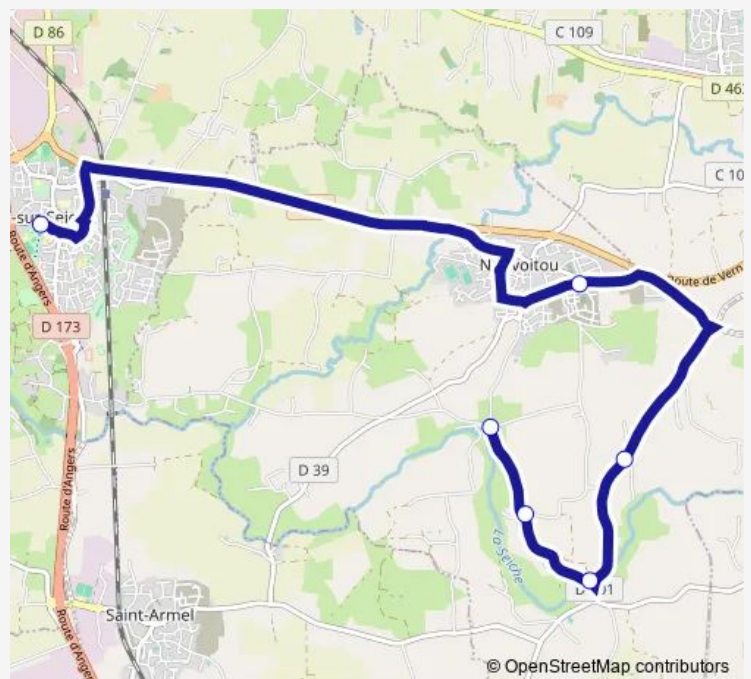

### Direction

La Poste — L'Ourmais

6 stops

[Open route schedule](#)

La Poste

Chêne Centenaire

Le Gobigné

Epron

### Route info

Direction: La Poste

Stops: 6

Trip Duration: 0 hour 17 min

**Direction**

Le Gobigné — La Poste

6 stops

[Open route schedule](#)

## Route schedule

Le Gobigné — La Poste

Monday	07:36
Tuesday	07:36
Wednesday	07:36
Thursday	07:36
Friday	07:36
Saturday	—
Sunday	—

## Route info

Direction: Le Gobigné

Stops: 6

Trip Duration: 0 hour 24 min

Ts20 Bus time schedules and route maps are available in an offline PDF at [busmaps.com](https://busmaps.com). Use the [busmaps.com](https://busmaps.com) website to see live bus times, train schedule or subway schedule, and step-by-step directions for all public transit in Rennes