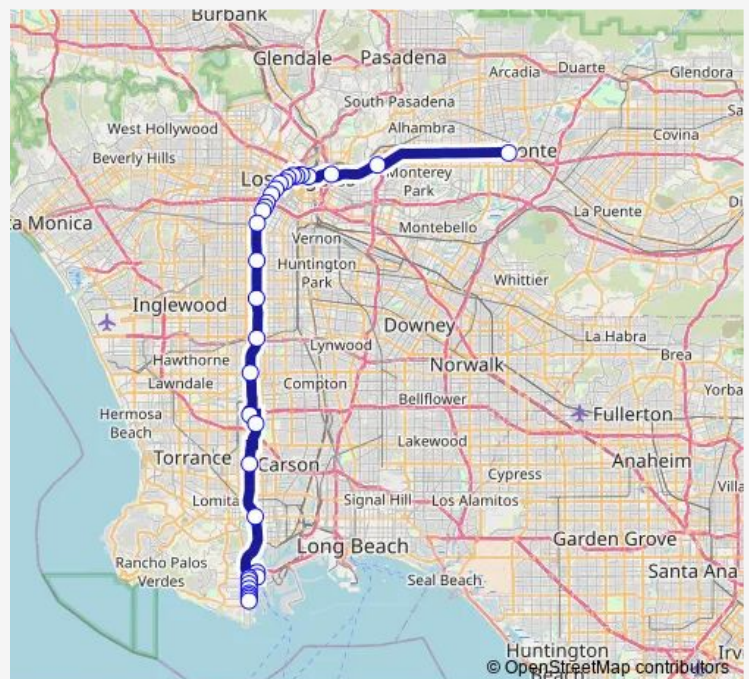

Pacific / 7th

Pacific / 3rd

Pacific / 1st

Beacon / 1st

Harbor Beacon Park and Ride

Harbor Fwy / Pacific Coast Highway

Harbor Fwy / Carson

Figueroa / Victoria

Harbor Gateway Transit Center

Harbor Transitway / Rosecrans

Harbor Transitway / Harbor Fwy Station

Harbor Transitway / Manchester

Harbor Transitway / Slauson

Harbor Transitway / 37th St / Usc

Flower / Adams

### Route info

Direction: Pacific / 21st Layover

Stops: 34

Trip Duration: 1 hour 27 min

Metro J Line (Silver) 910/950

Figueroa / Pico

Figueroa / Olympic

Figueroa / 7th