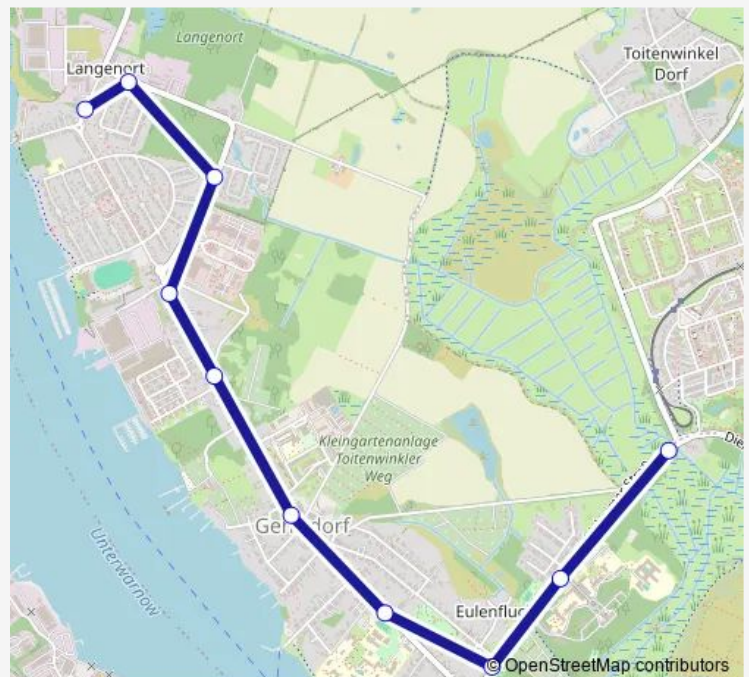

Bus 45a

[Go to website](#)

Direction

Rostock, Baumschulenweg — Rostock, Warnowblick

10 stops

[Open route schedule](#)

Rostock, Baumschulenweg

Rostock, Gehlsheim Klinik

Route schedule

Rostock, Baumschulenweg — Rostock, Warnowblick

Monday 00:56-02:56

Tuesday 00:56-02:56

Wednesday 00:56-02:56

Thursday 00:56-02:56

Friday 00:56-02:56

Saturday 00:56-02:56

Sunday 00:56-02:56

Route info

Direction: Rostock, Baumschulenweg

Stops: 10

Trip Duration: 0 hour 6 min

45a

BusMaps

Direction

Tuesday 00:45-03:45

Wednesday 00:45-03:45

Thursday 00:45-03:45

Friday 00:45-03:45

Saturday 00:45-03:45

Sunday 00:45-03:45

Route info

Direction: Rostock, Warnowblick