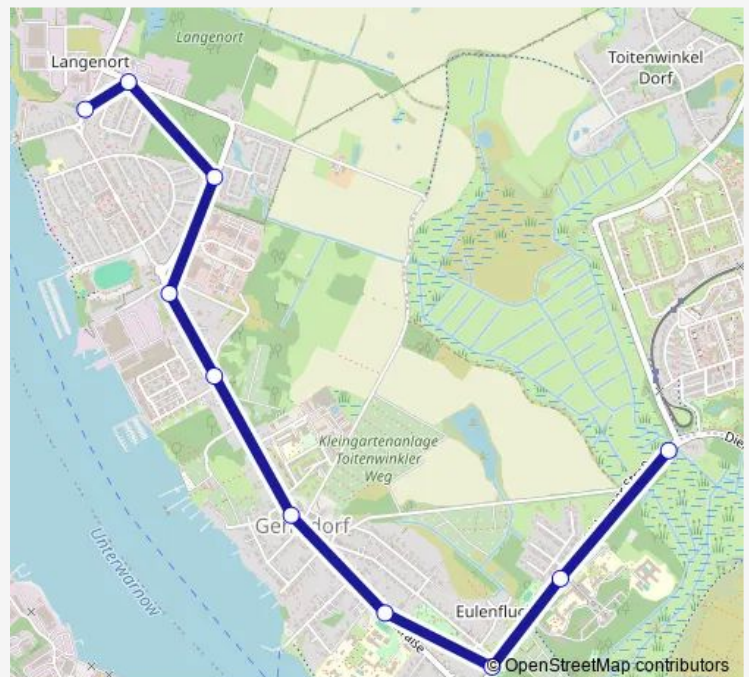

Bus 45A

[Go to website](#)

Direction

Rostock, Baumschulenweg — Rostock, Warnowblick

10 stops

[Open route schedule](#)

Rostock, Baumschulenweg

Rostock, Gehlsheim Klinik

Route schedule

Rostock, Baumschulenweg — Rostock, Warnowblick

Monday 00:56-02:56⁺¹

Tuesday 00:56-02:56

Wednesday 03:26

Thursday 00:56-02:56

Friday 00:56-02:56

Saturday 00:56-02:56

Sunday 00:56-02:56

Route info

Direction: Rostock, Baumschulenweg

Stops: 10

Trip Duration: 0 hour 6 min

■ 45A

Direction

Rostock, Warnowblick — Rostock, Baumschulenweg

Wednesday 03:15-03:45

Thursday 00:45-03:45

Friday 00:45-03:45

Saturday 00:45-03:45

Sunday 00:45-03:45

Route info

Direction: Rostock, Warnowblick

Stops: 10