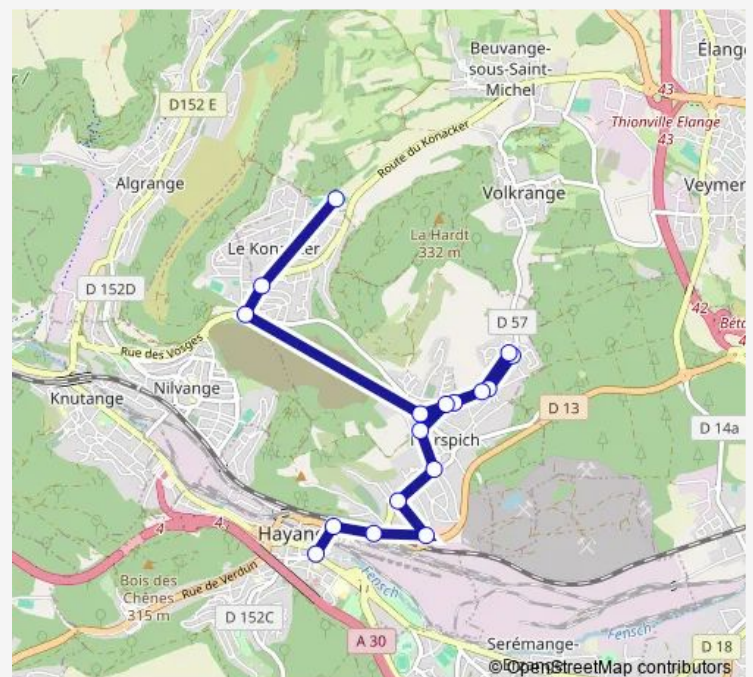

Pompiers

Zone Artisanale - Hayange

Gare SnCF - Hayange

Parc Public

Esplanade (Fresque)

### Route schedule

Collège Jacques Monod — Esplanade (Fresque)

Monday 12:05-16:45

Tuesday 12:05-16:45

Wednesday 12:05

Thursday 12:05-16:45

Friday 12:05-16:45

Saturday —

### Route info

Direction: Collège Jacques Monod

Stops: 17

Trip Duration: 0 hour 18 min

45A — Hayange Esplanade/Marspich - Konacker Collège