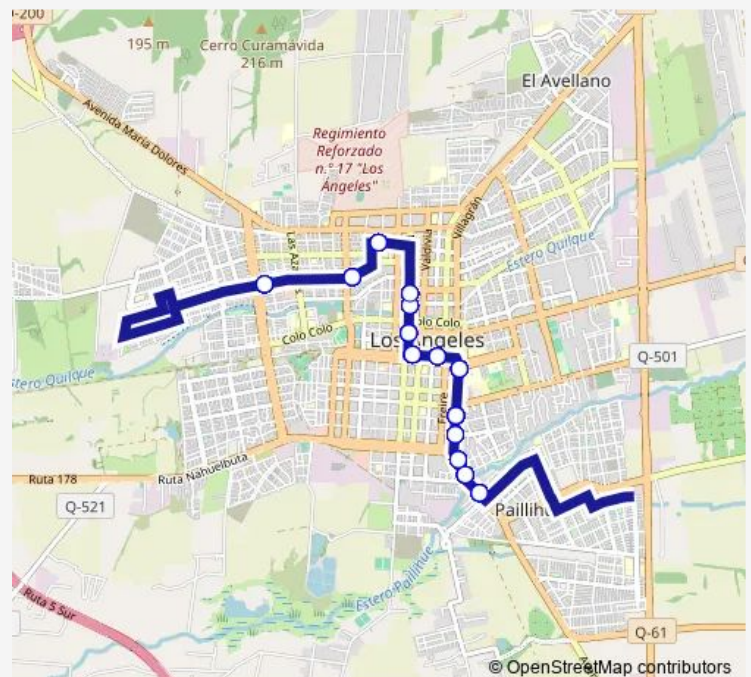

Direction

undefined — undefined

0 stops

[Open route schedule](#)

Route schedule

undefined — undefined

Monday 07:51

Tuesday 07:51

Wednesday 07:51

Thursday 07:51

Friday 07:51

Saturday 07:51

Sunday 07:51

Route info

Direction:

Stops: 0

Trip Duration: – min