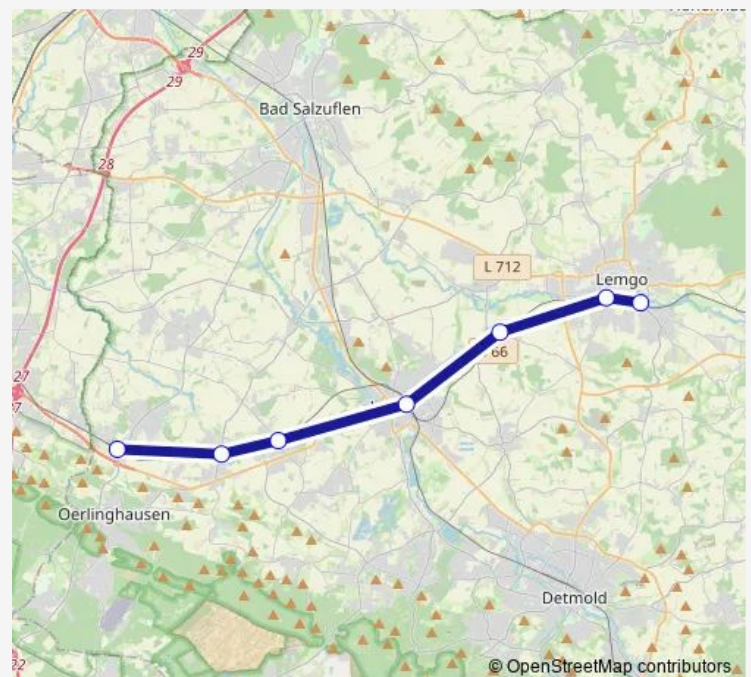

Bus Rb73

[Go to website](#)

Direction

Leop-Asemissen, Bhf Oerlingh. — Lemgo, Bahnhof Lüt-
tfeld

7 stops

[Open route schedule](#)

Leop-Asemissen, Bhf Oerlingh.

Oerl-Helpup, Bahnhof

Lage-Ehlenbruch, Bahnhof

Lage, Bahnhof

Le-Hörstmar, Bahnhof

Lemgo, Bahnhof

Lemgo, Bahnhof Lüttfeld

Route schedule

Leop-Asemissen, Bhf Oerlingh. — Lemgo, Bahnhof Lüt-
tfeld

Monday 21:39-22:39

Tuesday 21:39-22:39

Wednesday 21:39-22:39

Thursday 21:39-22:39

Friday —

Saturday —

Sunday —

Route info

Direction: Leop-Asemissen, Bhf Oerlingh.

Stops: 7

Trip Duration: 0 hour 58 min

Rb73

Rb73 Bus time schedules and route maps are available in an offline PDF at busmaps.com. Use the busmaps.com website to see live bus times, train schedule or subway schedule, and step-by-step directions for all public transit in Detmold