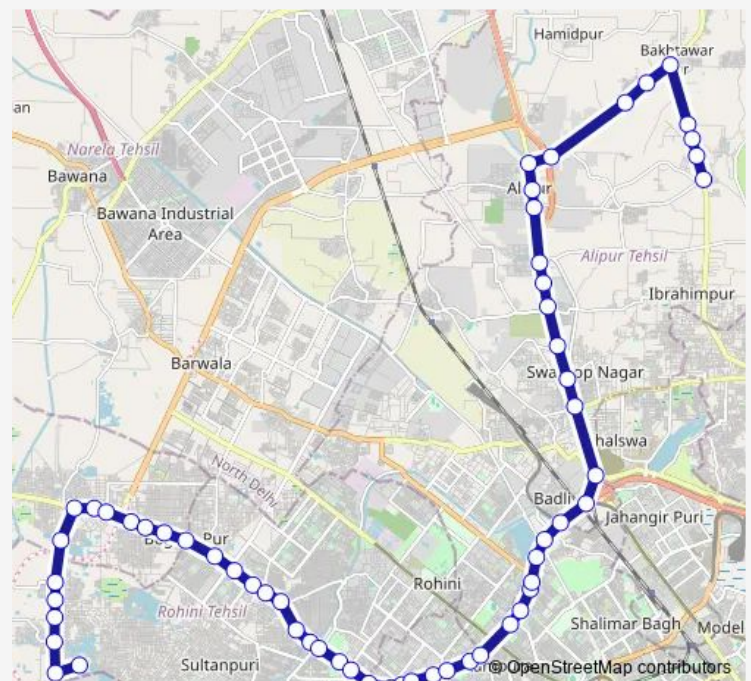

Brahm shakti hospital

Krishna Vihar

Buddh vihar

Route schedule

Rani Khara Depot 2 — Hiranki Village

Monday 04:07-08:14

Tuesday 04:07-08:14

Wednesday 04:07-08:14

Thursday 04:07-08:14

Friday 04:07-08:14

Saturday 04:07-08:14

Sunday 04:07-08:14

Route info

Direction: Rani Khara Depot 2

Stops: 58

Trip Duration: 2 hour 16 min