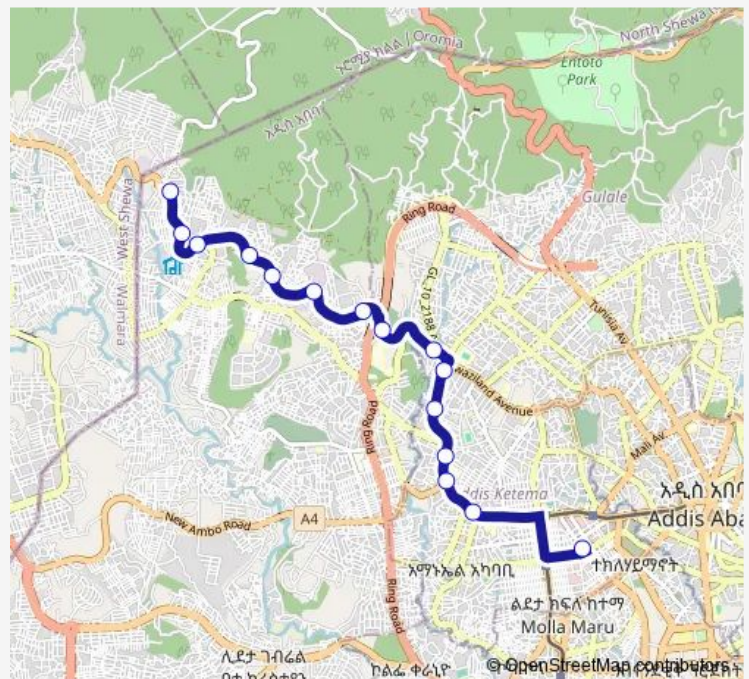

Tuesday 06:00

Wednesday 06:00

Thursday 06:00

Friday 06:00

Saturday 06:00

Sunday 06:00

Route info

Direction: Sansusi

Stops: 15

Trip Duration: 0 hour 50 min

AB028 — Sansusi ↔ Autobis Tera

Direction

Autobis Tera — Sansusi

15 stops

[Open route schedule](#)

Autobis Tera

Monday 06:00

Tuesday 06:00

Wednesday 06:00

Thursday 06:00

Friday 06:00

Saturday 06:00

Sunday 06:00

Route info

Direction: Autobis Tera

Stops: 15

Trip Duration: 1 hour 2 min

AB028 Bus time schedules and route maps are available in an offline PDF at [busmaps.com](#). Use the [busmaps.com](#) website to see live bus times, train schedule or subway schedule, and step-by-step directions for all public transit in Addis Ababa