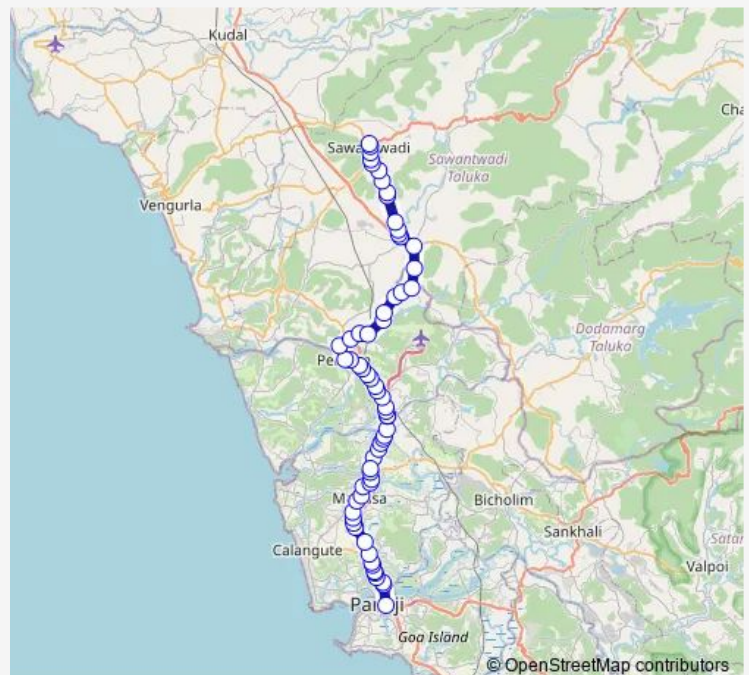

Thursday 08:25-17:45

Friday 08:25-17:45

Saturday 08:25-17:45

Sunday 08:25-17:45

Route info

Direction: Panaji KTC Bus Stand

Stops: 64

Trip Duration: 2 hour 0 min