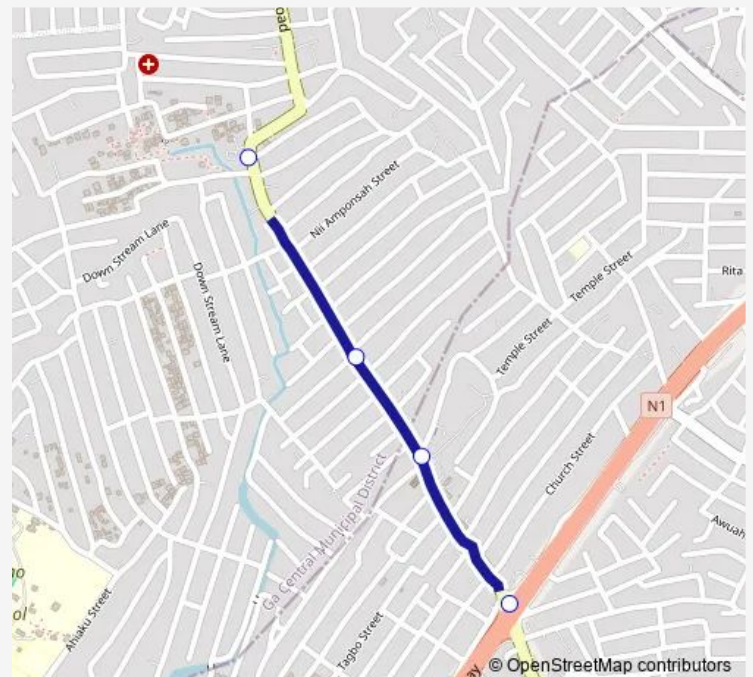

Bus 325A Kwashieman Station to Santa Maria

[Go to website](#)

Direction

Terminal Kwashieman Station — Terminal Santa Maria

4 stops

[Open route schedule](#)

Terminal Kwashieman Station

Jah love

Blue Kiosk 409

Terminal Santa Maria

Route schedule

Terminal Kwashieman Station — Terminal Santa Maria

Monday 10:56

Tuesday 10:56

Wednesday 10:56

Thursday 10:56

Friday 10:56

Saturday 10:56

Sunday 10:56

Route info

Direction: Terminal Kwashieman Station

Stops: 4

Trip Duration: 0 hour 11 min

■ 325A — Kwashieman Station to Santa Maria

325A Bus time schedules and route maps are available in an offline PDF at busmaps.com. Use the busmaps.com website to see live bus times, train schedule or subway schedule, and step-by-step directions for all public transit in Accra