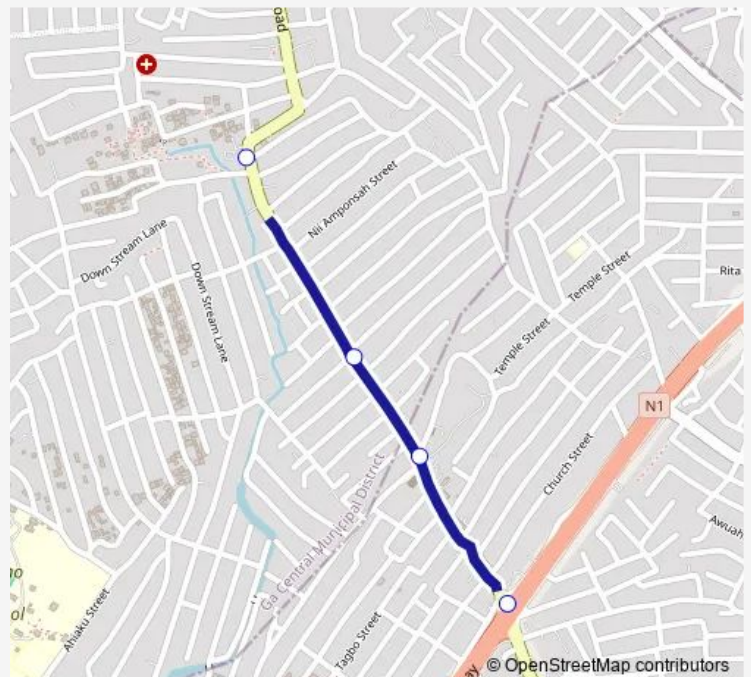

Bus 325a Kwashieman Station to Santa Maria

[Go to website](#)

Direction

Terminal Kwashieman Station — Terminal Santa Maria

4 stops

[Open route schedule](#)

Terminal Kwashieman Station

Jah love

Blue Kiosk 409

Terminal Santa Maria

Route schedule

Terminal Kwashieman Station — Terminal Santa Maria

Monday 10:56

Tuesday 10:56

Wednesday 10:56

Thursday 10:56

Friday 10:56

Saturday 10:56

Sunday 10:56

Route info

Direction: Terminal Kwashieman Station

Stops: 4

Trip Duration: 0 hour 11 min

■ 325a — Kwashieman Station to Santa Maria

325a Bus time schedules and route maps are available in an offline PDF at busmaps.com. Use the busmaps.com website to see live bus times, train schedule or subway schedule, and step-by-step directions for all public transit in Accra