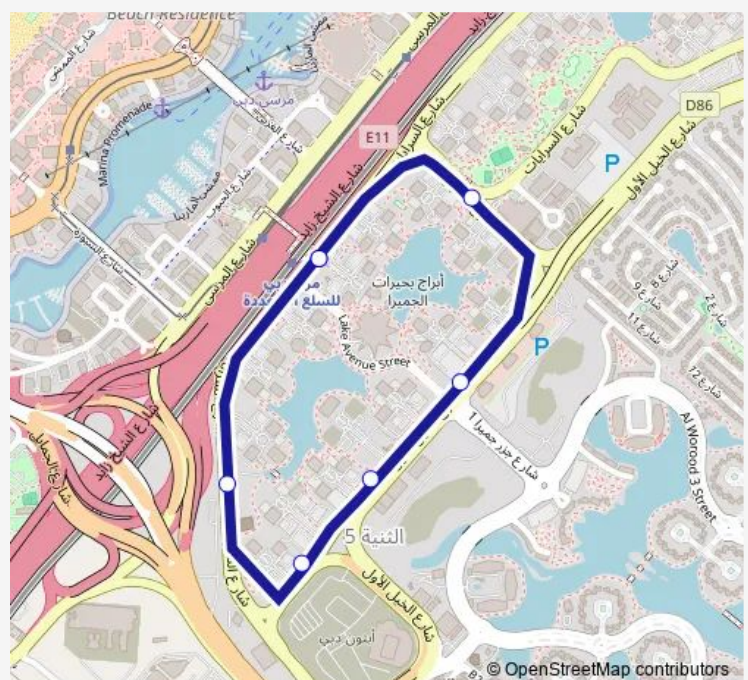

### Direction

Dmcc Metro Bus Stop Landside 1 — Dmcc Metro Bus Stop Landside 1

7 stops

[Open route schedule](#)

Dmcc Metro Bus Stop Landside 1

Jlt, Dubai Arch Tower

Jlt, Silver Tower

Jlt, Dubai Star Tower

Jlt, The Dome Tower

Jlt, Business Center

Dmcc Metro Bus Stop Landside 1

### Route schedule

Dmcc Metro Bus Stop Landside 1 — Dmcc Metro Bus Stop Landside 1

Monday	06:30-21:10
Tuesday	06:30-21:10
Wednesday	06:30-21:10
Thursday	06:30-21:10
Friday	06:30-21:10
Saturday	06:30-21:10
Sunday	09:30-00:10 <sup>+1</sup>

### Route info

Direction: Dmcc Metro Bus Stop Landside 1

Stops: 7

Trip Duration: 0 hour 13 min

JLT2 Bus time schedules and route maps are available in an offline PDF at [busmaps.com](https://busmaps.com). Use the [busmaps.com](https://busmaps.com) website to see live bus times, train schedule or subway schedule, and step-by-step directions for all public transit in Dubai