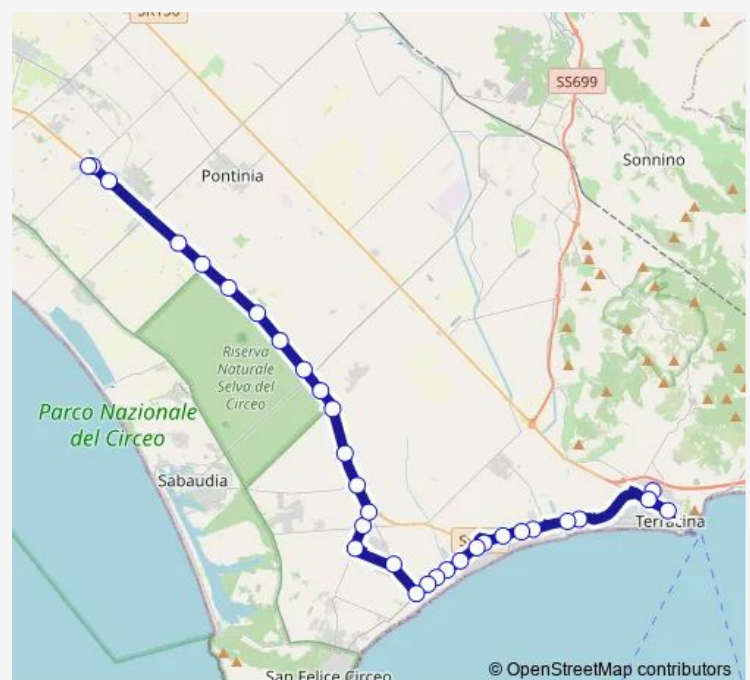

### Route schedule

Terracina | Stazione FS # f4008 — Latina | Stabilimeno Heinz # f3944

Monday 05:05-12:50

Tuesday 05:05-12:50

Wednesday 05:05-12:50

Thursday 05:05-12:50

Friday 05:05-12:50

Saturday 05:05

### Route info

Direction: Terracina | Stazione FS # f4008

Stops: 32

Trip Duration: 0 hour 45 min

Sabaudia | Via Pontina Via Migliara 54 # f2992

Sabaudia | Via Pontina (Km 93) # f2993

Sabaudia | Via Pontina Via Migliara 53 # f2994