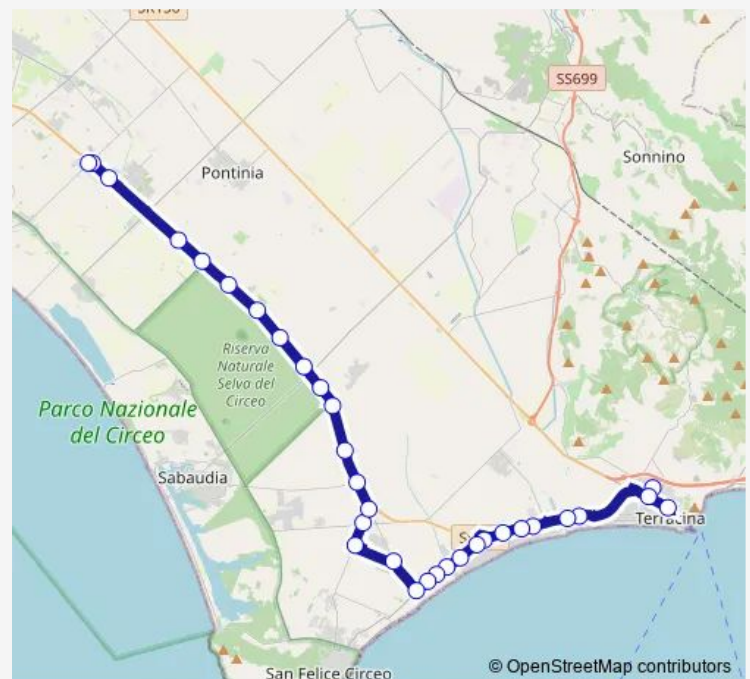

Terracina | Via Pontina Str. S. Isidoro # f2991

Route schedule

Terracina | Stazione FS # f4008 — Latina | Stabilimeno Heinz # f3944

Monday 05:05-12:50

Tuesday 05:05-12:50

Wednesday 05:05-12:50

Thursday 05:05-12:50

Friday 05:05-12:50

Saturday 05:05

Sunday —

Route info

Direction: Terracina | Stazione FS # f4008

Stops: 32

Trip Duration: 0 hour 49 min

Sabaudia | Via Pontina Via Migliara 54 # f2992