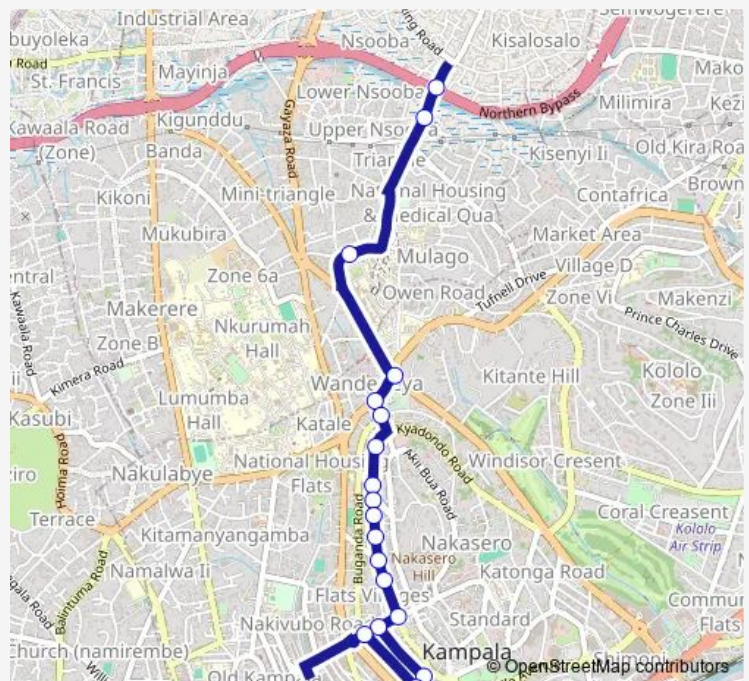

Route schedule

Nsooba Kyebando Rd Overpass — Watoto Church (Buganda Rd)

Monday	06:30-19:00
Tuesday	06:30-19:00
Wednesday	06:30-19:00
Thursday	06:30-19:00
Friday	06:30-19:00
Saturday	06:30-19:00
Sunday	06:30-19:00

Route info

Direction: Nsooba Kyebando Rd Overpass

Stops: 18

Trip Duration: 0 hour 31 min

KA078 — Kyebando Nsooba-New Taxi Park

Direction

Shree Gopal Limited (Martin Rd) — Kyebando Nsooba

20 stops

Gadafi Rd Roundabout

Makere University Main Gate

Wandegeya Car

Jb Super Amrket (Nkiizi Rd)

Wandegeya - Ntinda Taxi (Nkiizi Rd)

Ministry of Public Service (Haji Musa Kasule Rd)

Mulago Roundabout

Mulago Hospital (Yusuf Lule Rd)

Tuesday 06:30-19:00

Wednesday 06:30-19:00

Thursday 06:30-19:00

Friday 06:30-19:00

Saturday 06:30-19:00

Sunday 06:30-19:00

Route info

Direction: Shree Gopal Limited (Martin Rd)