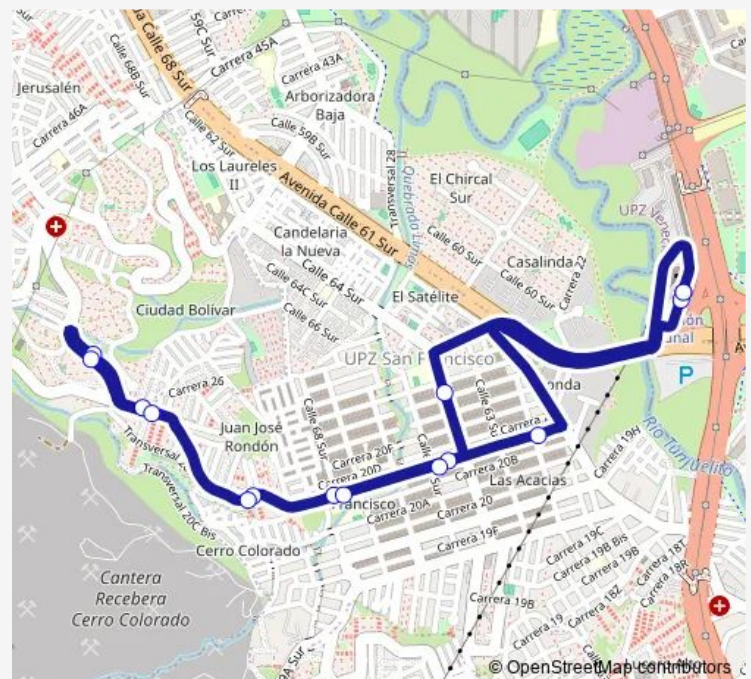

KR 20C - CL 67 Sur

KR 20C - CL 64 Sur

KR 20C - CL 61B Sur

Portal Tunal Alimentación Plataforma 2

Portal Tunal

Route schedule

Portal Tunal — Portal Tunal

Monday 04:25-20:30

Tuesday 04:25-20:30

Wednesday 04:25-20:30

Thursday 04:25-20:30

Friday 04:25-20:30

Saturday —

Sunday —

Route info

Direction: Portal Tunal

Stops: 15

Trip Duration: 0 hour 31 min

6-6 Bus time schedules and route maps are available in an offline PDF at busmaps.com. Use the busmaps.com website to see live bus times, train schedule or subway schedule, and step-by-step directions for all public transit in Bogota