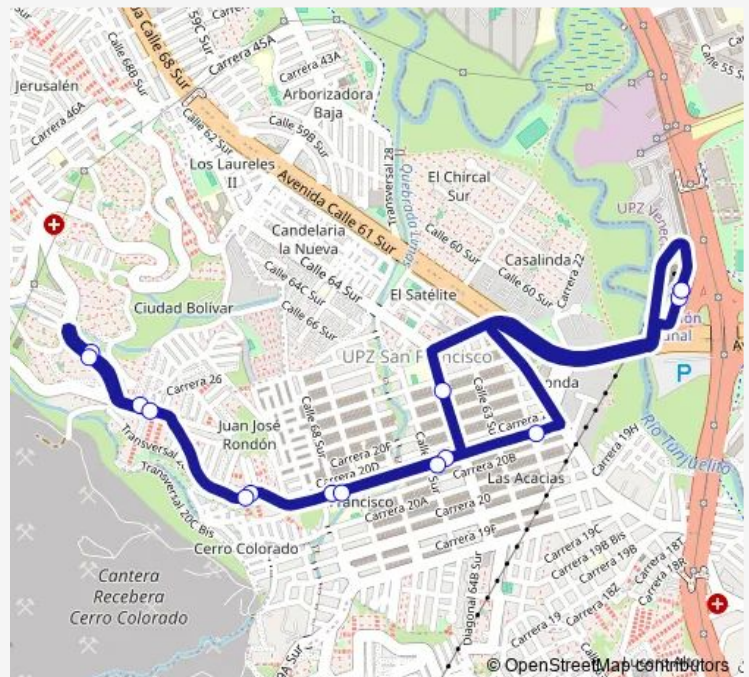

KR 20C - CL 61B Sur

Portal Tunal Alimentación Plataforma 2

Portal Tunal

### Route schedule

Portal Tunal — Portal Tunal

Monday	04:25-20:30
Tuesday	04:25-20:30
Wednesday	04:25-20:30
Thursday	04:25-20:30
Friday	04:25-20:30
Saturday	—
Sunday	—

### Route info

Direction: Portal Tunal

Stops: 15

Trip Duration: 0 hour 31 min

6-6 Bus time schedules and route maps are available in an offline PDF at [busmaps.com](https://busmaps.com). Use the [busmaps.com](https://busmaps.com) website to see live bus times, train schedule or subway schedule, and step-by-step directions for all public transit in Bogota