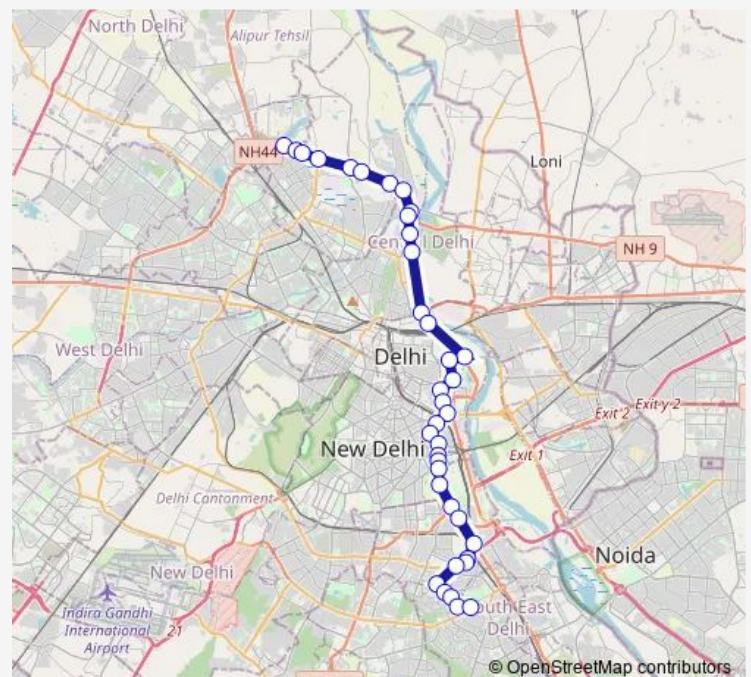

### Route schedule

Bhalaswa Crossing — Nehru Place Terminal

Monday 05:00-19:00

Tuesday 05:00-19:00

Wednesday 05:00-19:00

Thursday 05:00-19:00

Friday 05:00-19:00

Saturday 05:00-19:00

### Route info

Direction: Bhalaswa Crossing

Stops: 38

Trip Duration: 1 hour 57 min

447up

BusMaps

Supreme Court

Itpo Gate No. 3