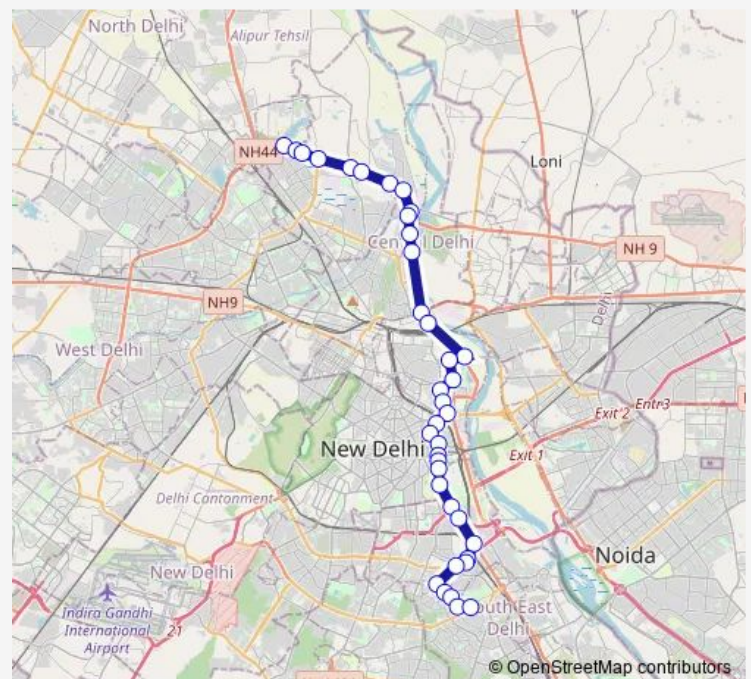

Express Building-Dc2809

Ito

Tilak Bridge

Route schedule

Bhalaswa Crossing — Nehru Place Terminal

Monday 05:00-19:00

Tuesday 05:00-19:00

Wednesday 05:00-19:00

Thursday 05:00-19:00

Friday 05:00-19:00

Saturday 05:00-19:00

Sunday 05:00-19:00

Route info

Direction: Bhalaswa Crossing

Stops: 38

Trip Duration: 1 hour 57 min

■ 447up

BusMaps

Supreme Court

Itpo Gate No. 3

National Stadium

Zoo

Sunder Nagar

Delhi Public School