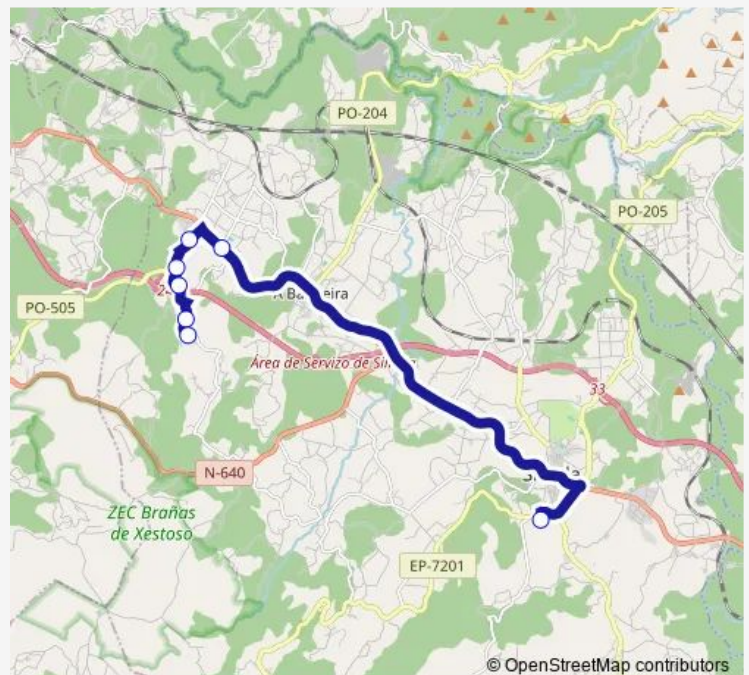

Tuesday 14:30

Wednesday 14:30

Thursday 17:30

Friday 14:30

Saturday —

Sunday —

Route info

Direction: IES Pintor Colmeiro

Stops: 7

Trip Duration: 0 hour 19 min

■ Xg860035 — IES Pintor Colmeiro - Requeixo

Xg860035 Bus time schedules and route maps are available in an offline PDF at busmaps.com. Use the busmaps.com website to see live bus times, train schedule or subway schedule, and step-by-step directions for all public transit in Silleda