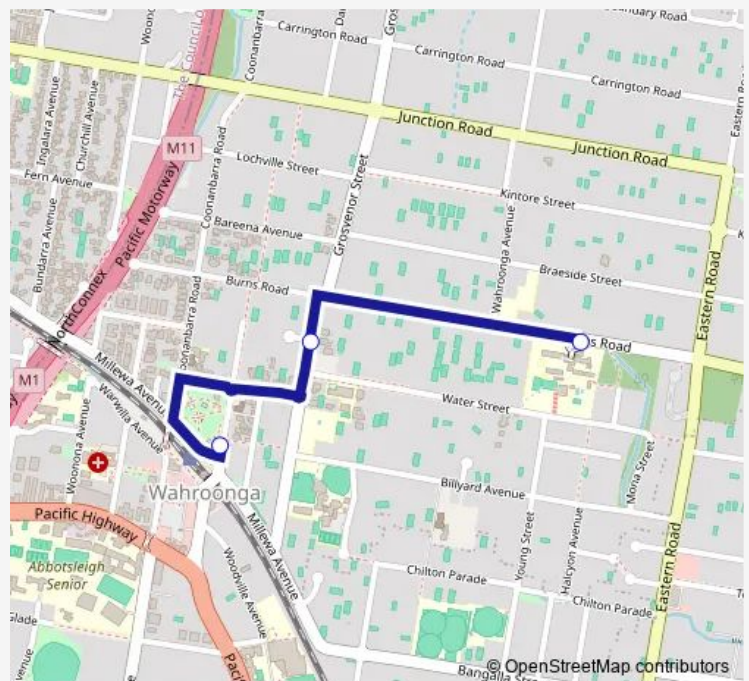

## School Bus 9092 Wahroonga PS to Wahroonga Station

[Go to website](#)

### Direction

Wahroonga Public School, Burns Rd — Wahroonga Station, Illoura Av

3 stops

[Open route schedule](#)

Wahroonga Public School, Burns Rd

Cleveland St Opp Glwydon Pl

Wahroonga Station, Illoura Av

### Route schedule

Wahroonga Public School, Burns Rd — Wahroonga Station, Illoura Av

Monday	15:25
Tuesday	15:25
Wednesday	15:25
Thursday	15:25
Friday	—
Saturday	—
Sunday	—

### Route info

Direction: Wahroonga Public School, Burns Rd

Stops: 3

Trip Duration: 0 hour 9 min

9092 — Wahroonga PS to Wahroonga Station

9092 School Bus time schedules and route maps are available in an offline PDF at [busmaps.com](https://busmaps.com). Use the [busmaps.com](https://busmaps.com) website to see live bus times, train schedule or subway schedule, and step-by-step directions for all public transit in Sydney