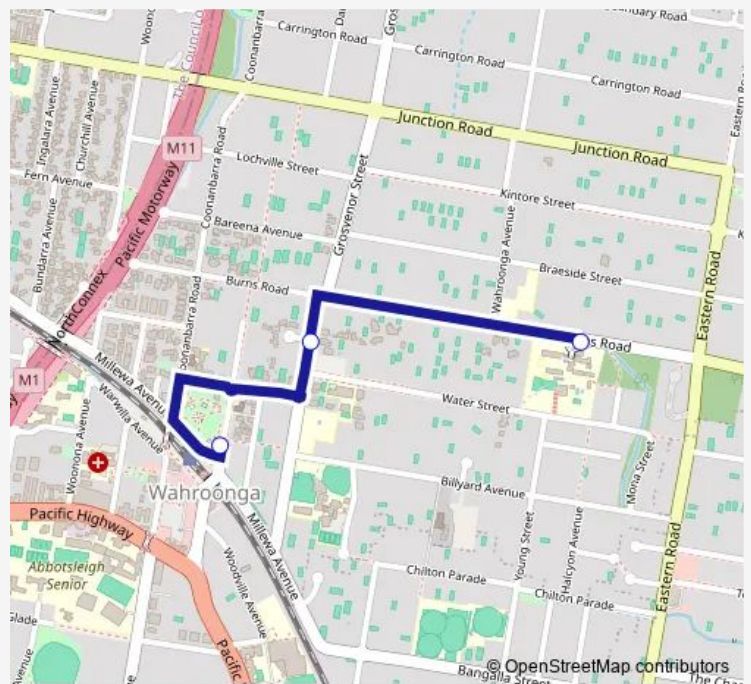

School Bus 9092 Wahroonga PS to Wahroonga Station

[Go to website](#)

**Direction**

Wahroonga Public School, Burns Rd — Wahroonga Station, Illoura Av

3 stops

[Open route schedule](#)

Wahroonga Public School, Burns Rd

Cleveland St Opp Glwydon Pl

Wahroonga Station, Illoura Av

Route schedule

Wahroonga Public School, Burns Rd — Wahroonga Station, Illoura Av

|           |       |
|-----------|-------|
| Monday    | 15:25 |
| Tuesday   | 15:25 |
| Wednesday | 15:25 |
| Thursday  | 15:25 |
| Friday    | 15:25 |
| Saturday  | —     |
| Sunday    | —     |

Route info

Direction: Wahroonga Public School, Burns Rd

Stops: 3

Trip Duration: 0 hour 9 min

9092 — Wahroonga PS to Wahroonga Station

9092 School Bus time schedules and route maps are available in an offline PDF at [busmaps.com](https://busmaps.com). Use the [busmaps.com](https://busmaps.com) website to see live bus times, train schedule or subway schedule, and step-by-step directions for all public transit in Sydney