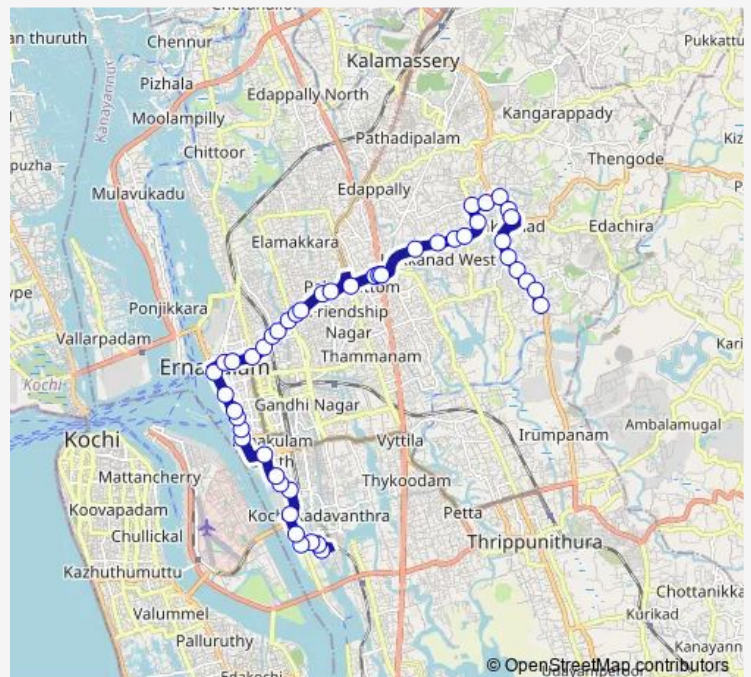

Saturday 06:00

Sunday 06:00

Route info

Direction: School Padi

Stops: 47

Trip Duration: 0 hour 54 min

Chittethukara ↔ Konthuruthy

Manapattyparambu

Kaloor

Model Technical School

Mathrubhoomi

Kaloor Stadium

Janatha

Palarivattom

Pipeline

Pipeline Junction

Monday 06:00

Tuesday 06:00

Wednesday 06:00

Thursday 06:00

Friday 06:00

Saturday 06:00

Sunday 06:00

Route info