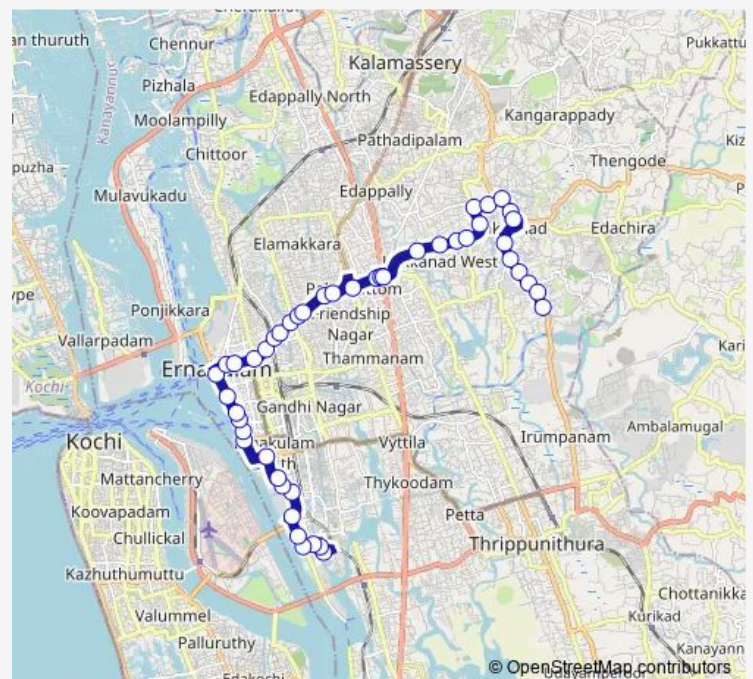

Bus Chittethukara ↔ Konthuruthy

[Go to website](#)

Direction

School Padi — Chittethukara

47 stops

[Open route schedule](#)

School Padi

Konthuruthy

Akg

Mattamal Junction

Chakola

Thevara

Atlantis

Cochin Shipyard Main Gate

Ravipuram

Pallimukk

Gandhi Square

Subash Park

Ernakulam Boat Jetty

Children's Park

Menaka

High Court Junction

Saritha

St Alberts

Kacheripadi

North Railway Station

Town Hall

Route schedule

School Padi — Chittethukara

Monday 06:00

Tuesday 06:00

Wednesday 06:00

Thursday 06:00

Friday 06:00

Saturday 06:00

Sunday 06:00

Route info

Direction: School Padi

Stops: 47

Trip Duration: 0 hour 54 min

Chittethukara ↔ Konthuruthy