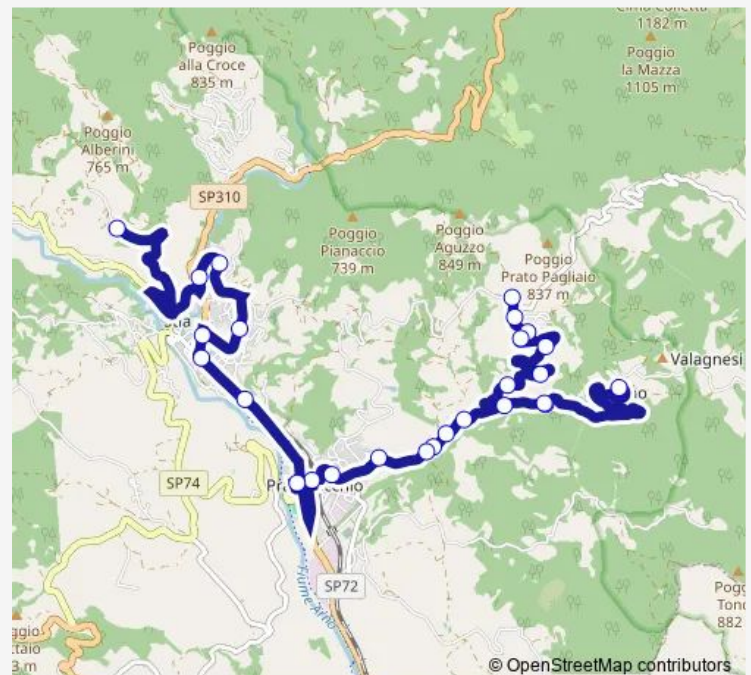

Thursday 07:36

Friday 07:36

Saturday 07:36

Sunday —

Route info

Direction: Porciano P.Zza George A.Specht

Stops: 22

Trip Duration: 0 hour 26 min

LH1 — Lonnano-Pratovecchio-Stia-Papiano

Direction

Stia Stazione — Porciano P.Zza George A.Specht

22 stops

[Open route schedule](#)

Stia Stazione

Stia Paese Via Roma Nc.37

Stia Bv. Ospedale

Route info

Direction: Stia Zona Peep (V.Le Partigiani)

Stops: 26

Trip Duration: 0 hour 30 min

Direction

Lonnano — Stia Paese Via Roma Nc.26 (Farmacia)

27 stops

[Open route schedule](#)

Friday 08:05-14:25

Saturday 14:25

Sunday —

Route info

Direction: Lonnano

Stops: 27

Trip Duration: 0 hour 30 min

Stia Bv. Ospedale