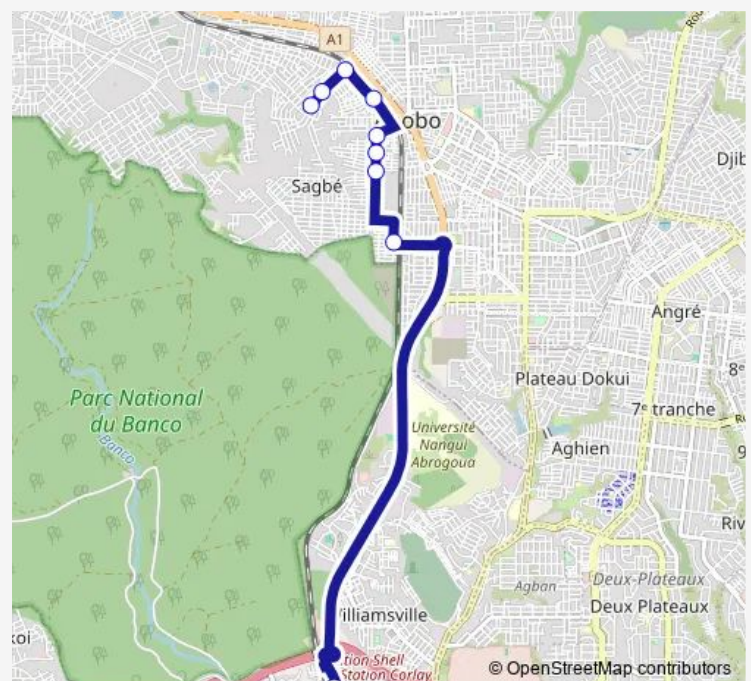

Bus gbaka : Bocabo Carrefour Marché ↔ Adjamé Sous le Pont

[Go to website](#)

Direction

Adjamé Nouvelle Gare — Bocabo

9 stops

[Open route schedule](#)

Adjamé Nouvelle Gare

Lavage

Adjamé Nouvelle Gare — Bocabo

Monday	06:00
Tuesday	06:00
Wednesday	06:00
Thursday	06:00
Friday	06:00
Saturday	06:00
Sunday	06:00

Route info

Direction: Adjamé Nouvelle Gare

Stops: 9

Trip Duration: 0 hour 44 min

■ gbaka : Bocabo Carrefour Marché ↔ Adjamé Sous le Pont

BusMaps

Direction

Bocabo — Adjamé Nouvelle Gare

13 stops

[Open route schedule](#)

Bocabo

Pharmacie

Thursday 06:00

Friday 06:00

Saturday 06:00

Sunday 06:00

Route info

Direction: Bocabo

Stops: 13

Trip Duration: 0 hour 45 min