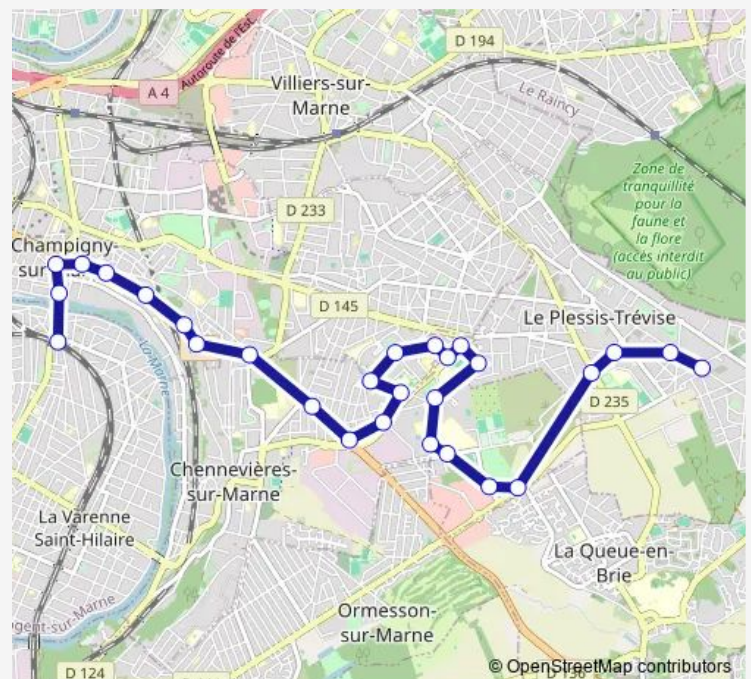

Bus 208 (Champigny - Saint-Maur RER <-> Place DE Verdun) - Retour

[Go to website](#)

Direction

Place DE Verdun — Champigny - Saint-Maur Rer

28 stops

[Open route schedule](#)

Place DE Verdun

Avenue Bertrand

Avenue Georges

Fort DE Champigny

Musee DE LA Resistance

Route schedule

Place DE Verdun — Champigny - Saint-Maur Rer

Monday	05:44-20:12
Tuesday	05:44-20:12
Wednesday	05:44-20:12
Thursday	05:44-20:12
Friday	05:44-20:12
Saturday	05:44-20:12
Sunday	05:48-20:15

Route info

Direction: Place DE Verdun

Stops: 28

Trip Duration: 0 hour 34 min

208 — (Champigny - Saint-Maur RER <-> Place DE Verdun) - Retour

LA Cascade

Martelet

RUE DU Monument