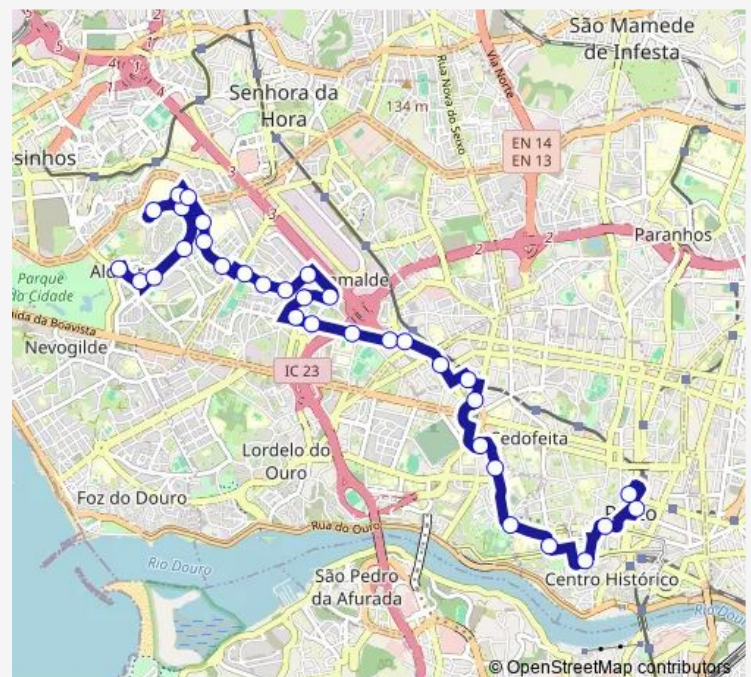

Thursday 06:00-20:35

Friday 06:00-20:35

Saturday 06:00-20:35

Sunday 06:25-20:35

Route info

Direction: Aldoar Junta Freg.

Stops: 33

Trip Duration: 0 hour 41 min