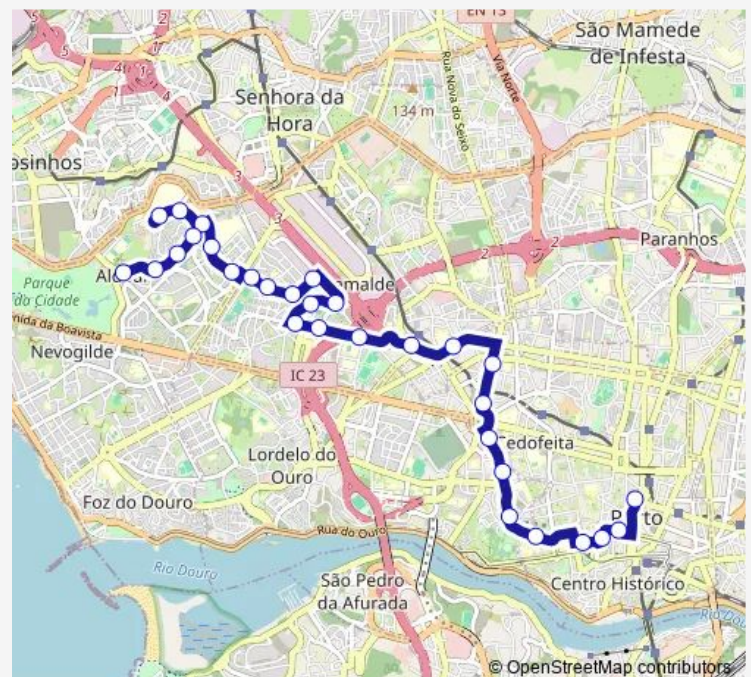

Saturday 06:35-20:35

Sunday 06:25-20:35

Route info

Direction: Trindade

Stops: 30

Trip Duration: 0 hour 39 min

BR. Fonte DA Moura

Revilão