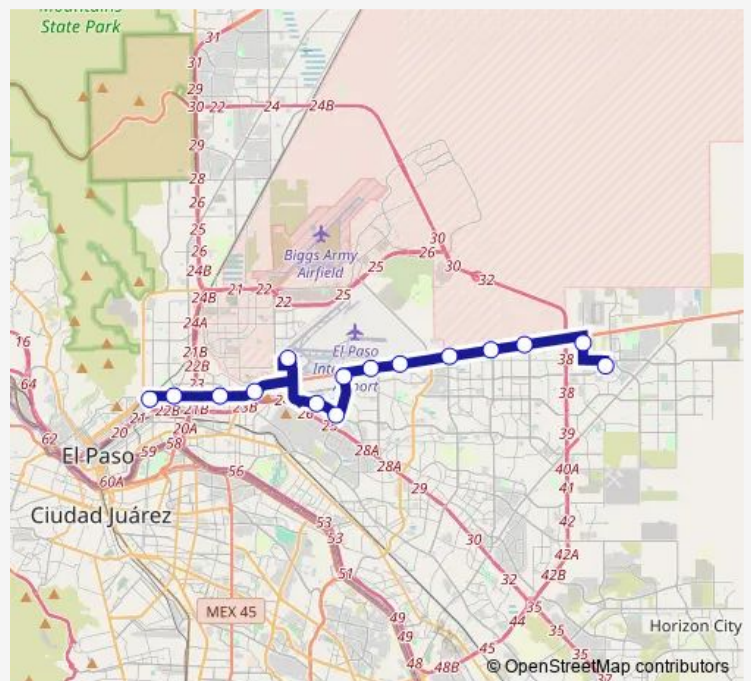

Bus 208 Montana Brio

[Go to website](#)

Direction

Five Points Terminal Bay D — Upper Eastside Transfer Center Bay A

15 stops

[Open route schedule](#)

Five Points Terminal Bay D

MontanaCopia

Lee Trevino/Montana RTS Park&Ride

George Dieter/Montana RTS Park&Ride

Montana/Saul Kleinfeld Rts

Montana/Tierra Este Rts

Upper Eastside Transfer Center Bay A

Route schedule

Five Points Terminal Bay D — Upper Eastside Transfer Center Bay A

Monday	05:00-19:00
Tuesday	05:00-19:00
Wednesday	05:00-19:00
Thursday	05:00-19:00
Friday	05:00-19:00
Saturday	08:00-18:00
Sunday	08:00-18:00

Route info

Direction: Five Points Terminal Bay D

Stops: 15

Trip Duration: 0 hour 55 min

208 — Montana Brio

Direction

Upper Eastside Transfer Center Bay A — Five Points Terminal Bay D

15 stops

[Open route schedule](#)

Upper Eastside Transfer Center Bay A

Tierra Este/Montana Rts

Montana/Saul Kleinfeld Rts