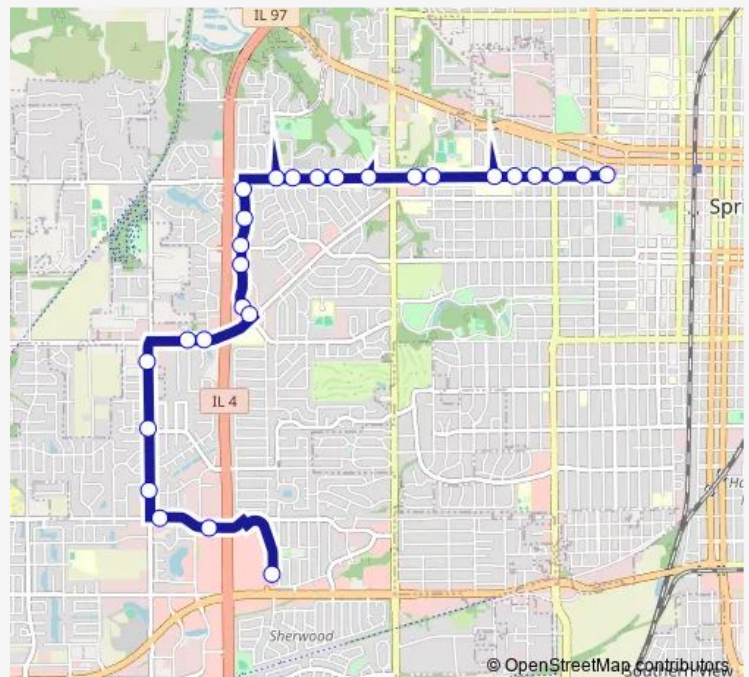

### Route schedule

Washington & Parker — White Oaks Mall

Monday 15:40

Tuesday 15:40

Wednesday 14:40

Thursday 15:40

Friday 15:40

Saturday —

### Route info

Direction: Washington & Parker

Stops: 27

Trip Duration: 0 hour 30 min

208 — LHS to Tc

Koke Mill & Cairns

Koke Mill & Greenbriar

Koke Mill & Spring Mill Dr.

W. Iles @ Walgreens

Iles & Veterans

White Oaks Mall

**Direction**

Lanphier High School — Transfer Center Stop D

10 stops

[Open route schedule](#)

Lanphier High School

Transfer Center Stop D