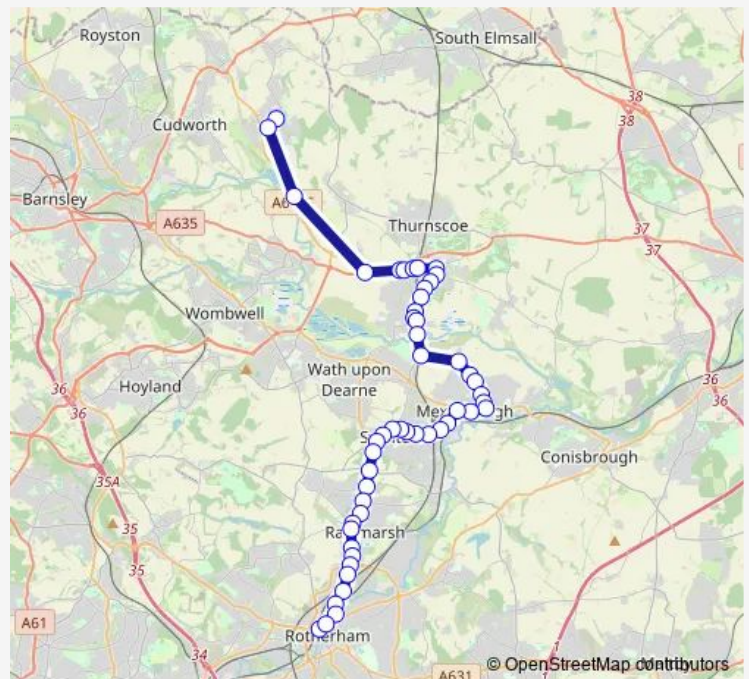

Bus 208 Rotherham Interchange - Grimethorpe

[Go to website](#)

Direction

Queensway/Carlton Terrace — Rotherham Interchange/C4

51 stops

[Open route schedule](#)

- Queensway/Carlton Terrace
- Springvale Road/Spring Hill Road
- Park Spring Road/Houghton Main Colliery Roundabout
- Barnsley Road/Billingley Green Lane
- Barnsley Road/Holly Grove
- Barnsley Road/Nicholas Lane
- Barnsley Road/Highgate Lane
- Barnsley Road/Probert Avenue
- High Street/Jackson Street
- High Street/Barnburgh Lane
- Goldthorpe Road/Washington Road
- Goldthorpe Green/Furlong Road
- Furlong Road/Kennedy Drive
- Furlong Road/Chapel Street
- Furlong Road/Station Road
- Station Road/Lowfield Road
- Mexborough Road/Garbutt Street
- Hound Hill Lane/Bolton Road
- Adwick Road/Crow Tree Lane
- Adwick Road/Arnold Crescent
- Adwick Road/Arnold Crescent

Route schedule

Queensway/Carlton Terrace — Rotherham Interchange/C4

Monday	07:03-23:05
Tuesday	07:03-23:05
Wednesday	07:03-23:05
Thursday	07:03-23:05
Friday	07:03-23:05
Saturday	07:03-23:05
Sunday	07:03-23:05

Route info

Direction: Queensway/Carlton Terrace

Stops: 51

Trip Duration: 0 hour 57 min

208 — Rotherham Interchange - Grimethorpe

Adwick Road/Princess Road

Adwick Road/Genoa Street

Adwick Road/Doncaster Road

Route info

Direction: Rotherham Interchange/A5

Stops: 53

Trip Duration: 0 hour 59 min

Rowms Lane/New Station Road

Rowms Lane/Swinton Bridge

Mexborough Interchange/A3

Adwick Road/Doncaster Road