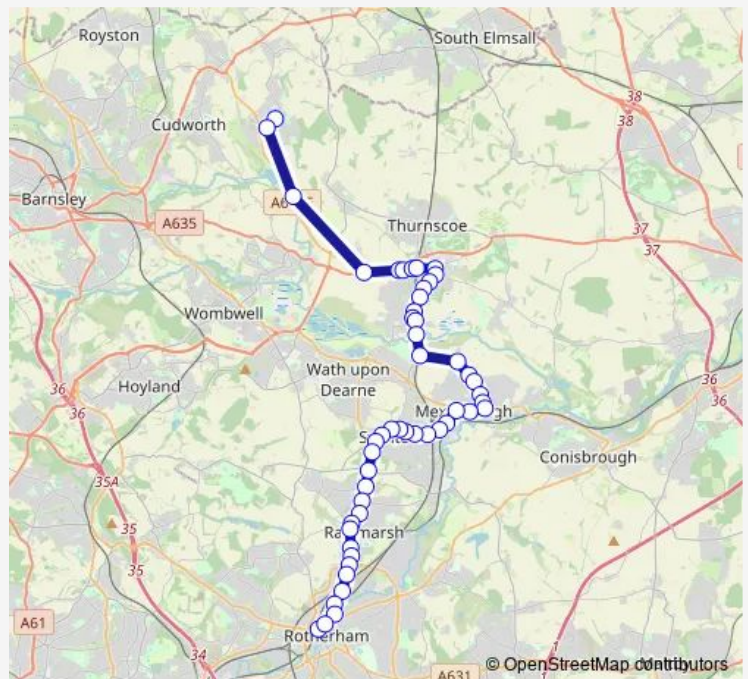

Bus 208 Rotherham Interchange - Grimethorpe

[Go to website](#)

Direction

Queensway/Carlton Terrace — Rotherham Interchange/C4

51 stops

[Open route schedule](#)

- Queensway/Carlton Terrace
- Springvale Road/Spring Hill Road
- Park Spring Road/Houghton Main Colliery Roundabout
- Barnsley Road/Billingley Green Lane
- Barnsley Road/Holly Grove
- Barnsley Road/Nicholas Lane
- Barnsley Road/Highgate Lane
- Barnsley Road/Probert Avenue
- High Street/Jackson Street
- High Street/Barnburgh Lane
- Goldthorpe Road/Washington Road
- Goldthorpe Green/Furlong Road
- Furlong Road/Kennedy Drive
- Furlong Road/Chapel Street
- Furlong Road/Station Road
- Station Road/Lowfield Road
- Mexborough Road/Garbutt Street
- Hound Hill Lane/Bolton Road
- Adwick Road/Crow Tree Lane
- Adwick Road/Arnold Crescent
- Adwick Road/Arnold Crescent

Route schedule

Queensway/Carlton Terrace — Rotherham Interchange/C4

Monday	07:03-23:05
Tuesday	07:03-23:05
Wednesday	07:03-23:05
Thursday	07:03-23:05
Friday	07:03-23:05
Saturday	07:03-23:05
Sunday	07:03-23:05

Route info

Direction: Queensway/Carlton Terrace

Stops: 51

Trip Duration: 0 hour 48 min

208 — Rotherham Interchange - Grimethorpe

Adwick Road/Princess Road

Adwick Road/Genoa Street

Adwick Road/Doncaster Road

Route info

Direction: Rotherham Interchange/A5

Stops: 53

Trip Duration: 0 hour 53 min

Rowms Lane/New Station Road

Rowms Lane/Swinton Bridge

Mexborough Interchange/A3

Adwick Road/Doncaster Road