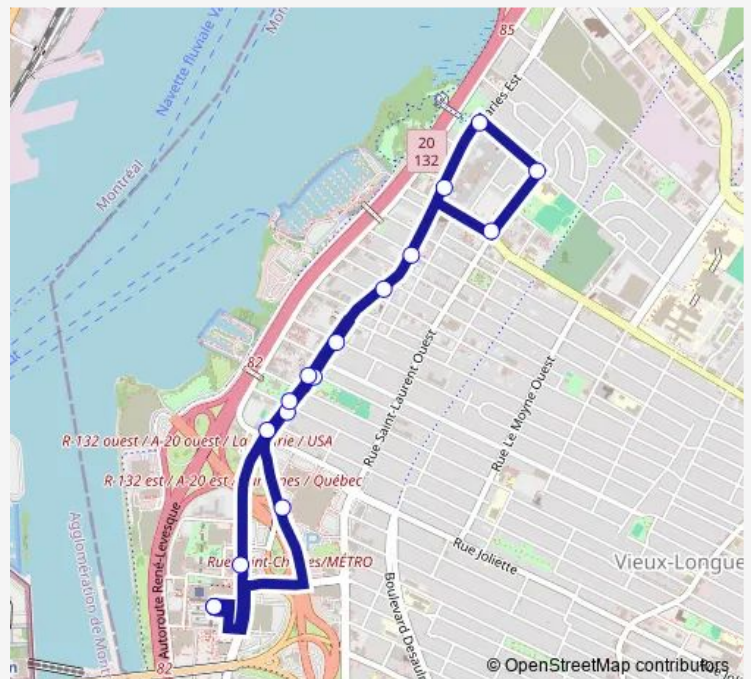

Saint-Charles ouest et Joliette

Saint-Charles ouest et place Charles-Le Moyne

Terminus Longueuil

Route schedule

Terminus Longueuil — Terminus Longueuil

Monday	—
Tuesday	—
Wednesday	—
Thursday	—
Friday	—
Saturday	17:45-00:15 ⁺¹
Sunday	17:45-00:15 ⁺¹

Route info

Direction: Terminus Longueuil

Stops: 16

Trip Duration: 0 hour 21 min

208 — Navette électrique - Vieux-Longueuil

208 Bus time schedules and route maps are available in an offline PDF at busmaps.com. Use the busmaps.com website to see live bus times, train schedule or subway schedule, and step-by-step directions for all public transit in Longueuil