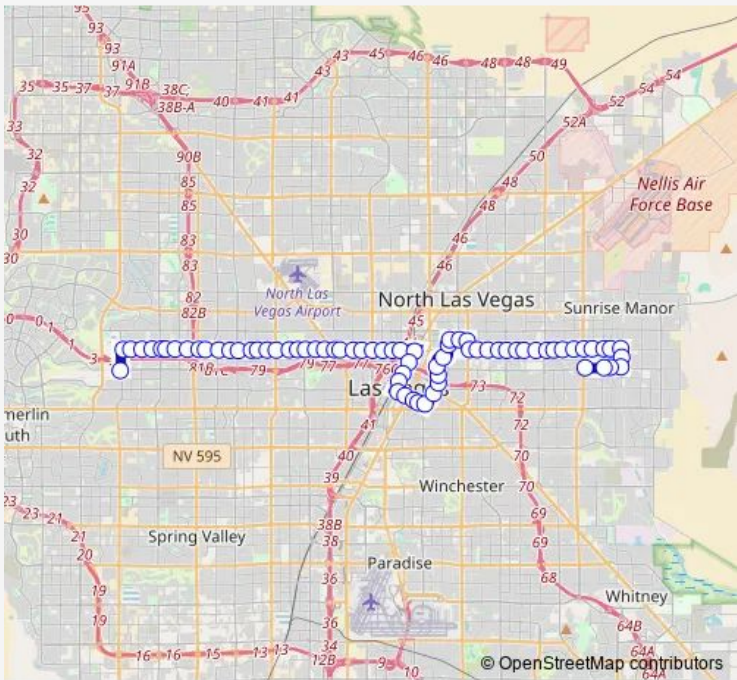

Bus 208 Washington

[Go to website](#)

Direction
 Westcliff Transit Center — WB Bonanza after Ute
 71 stops
[Open route schedule](#)

- Westcliff Transit Center
- EB Washington after Durango
- EB Washington before Washngton Oaks
- EB Washington after Cimarron
- EB Washington before Buffalo
- EB Washington after Buffalo
- EB Washington at 7501 W. Washington
- EB Washington before Restful Spr Ct
- EB Washington after Majestic Rock
- EB Washington after Rainbow
- EB Washington after Purcell
- EB Washington after Torrey Pines
- EB Washington before Wallace
- EB Washington after Jones
- EB Washington before Marie Fenlon
- EB Washington after Michael
- EB Washington after Minnesota
- EB Washington after Decatur
- EB Washington after Hogan
- EB Washington after Chabot
- EB Washington after Valley View

Route schedule
 Westcliff Transit Center — WB Bonanza after Ute

Monday	04:46-00:10 ⁺¹
Tuesday	04:46-00:10 ⁺¹
Wednesday	04:46-00:10 ⁺¹
Thursday	04:46-00:10 ⁺¹
Friday	04:46-00:10 ⁺¹
Saturday	05:30-00:10 ⁺¹
Sunday	04:50-00:10 ⁺¹

Route info
 Direction: Westcliff Transit Center
 Stops: 71
 Trip Duration: 1 hour 5 min

EB Washington after Twin Lakes

EB Washington at Lorenzi Park

EB Washington after Rancho

EB Washington before Robin

EB Washington after Tonopah

EB Washington after Comstock

EB Washington after Martin L King

EB Washington after J

EB Washington after H

EB Washington before D

SB Main after Washington

SB Main after Bonanza

SB Main before Fremont St