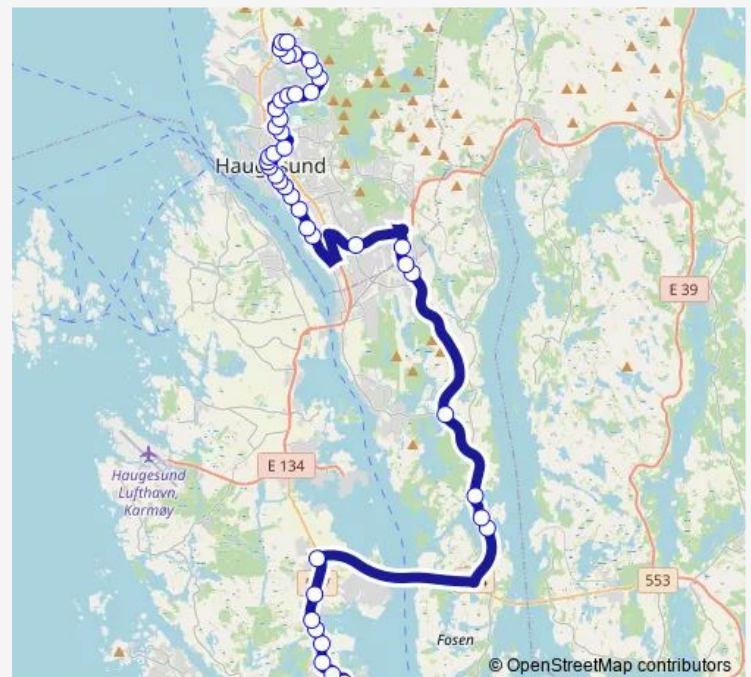

Saturday —

Sunday —

Route info

Direction: Udland omsorgsenter

Stops: 46

Trip Duration: 0 hour 48 min

Rådhusparken

Smedasundet