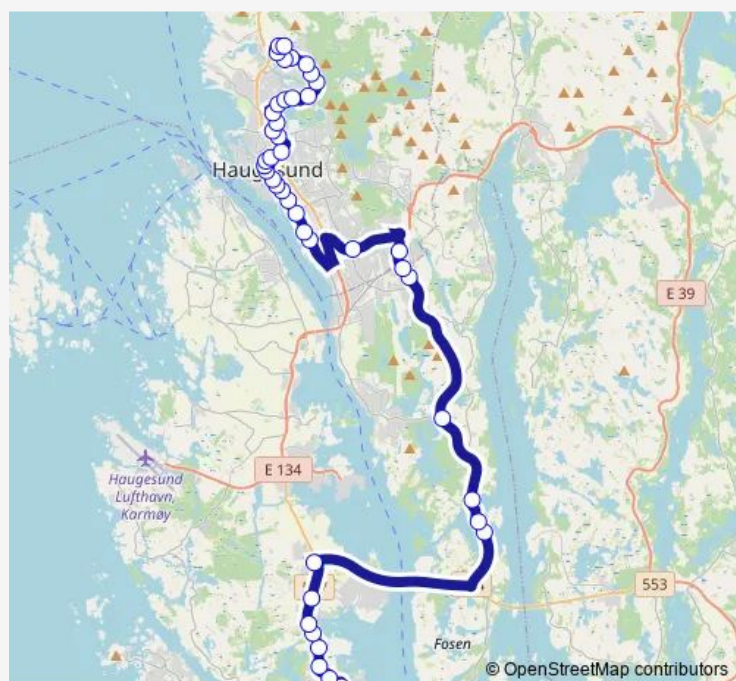

Saturday —

Sunday —

Route info

Direction: Udland omsorgsenter

Stops: 46

Trip Duration: 0 hour 48 min

Rådhusparken

Smedasundet