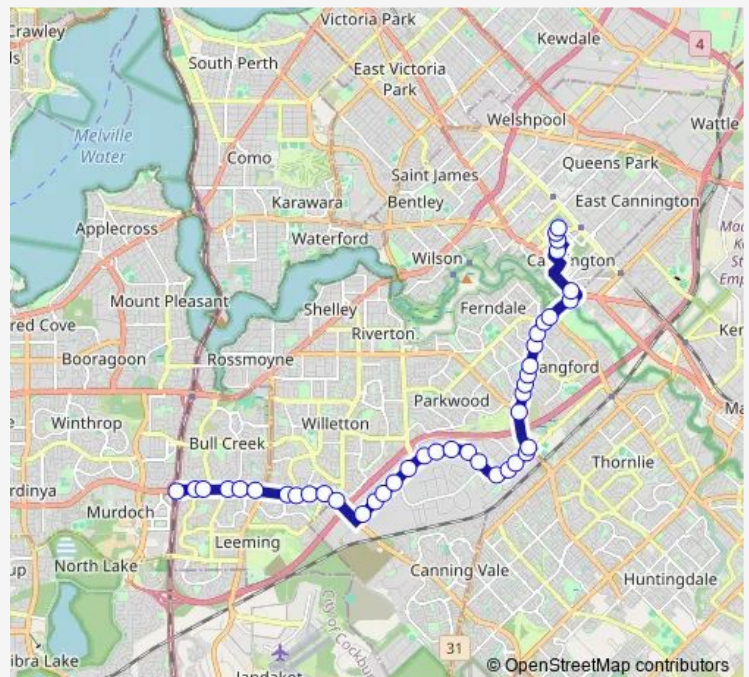

Direction

Murdoch Stn Stand 7 — Cannington Stn Stand 14

41 stops

[Open route schedule](#)

- Murdoch Stn Stand 7
- South St After Kwinana Fwy
- South St After Calley Dr
- South St After Findlay Rd
- South St After Wheatley Dr
- South St Before Karel Av
- South St After Gracechurch Cr
- South St After Pinetree Gully Rd
- South St After Darian Dr
- South St After Beasley Rd
- South St After Vahland Av
- Bannister Rd Canning Vale Markets
- Bannister Rd After Forum Av
- Bannister Rd After Zanni St
- Bannister Rd Before Baile Rd
- Bannister Rd Before Vulcan Rd
- Bannister Rd After Hurley St
- Bannister Rd After Sherman St
- Bannister Rd After Cook St
- Bannister Rd After Hopewell St
- Bannister Rd Before Baile Rd

Stops: 41

Trip Duration: 0 hour 32 min

Bannister Rd Before Canvale Rd

Bannister Rd After Magnet Rd

Bannister Rd Before Vulcan Rd

Bannister Rd Before Nicholson Rd

Nicholson Rd After Bannister Rd

Nicholson Rd After Roe Hwy

Nicholson Rd Before Spencer Rd

Nicholson Rd Before Woodloes St

Albany Hwy After Nicholson Rd

Grose Av Before Carousel Rd

Carousel Rd Before Cecil Av

Cecil Av After Carousel Rd

Cannington Stn Stand 14

Direction

Direction: Cannington Stn Stand 10

Stops: 40

Trip Duration: 0 hour 38 min

Bannister Rd Before Baile Rd

Bannister Rd Before Zanni St

Bannister Rd Before Forum Av

Bannister Rd Canning Vale Markets

South St Before Vahland Av