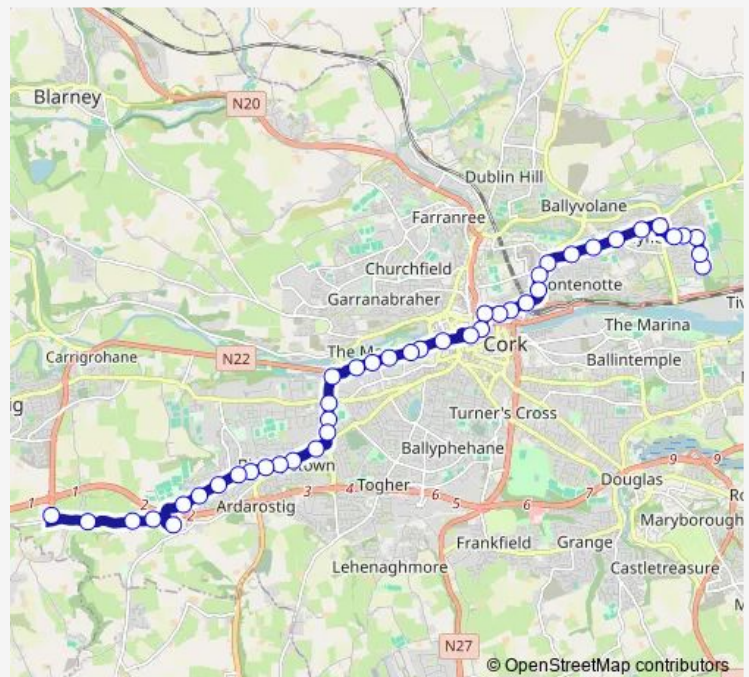

Bus 208 Lotabeg - Bishopstown - Curraheen

[Go to website](#)

Direction

Curraheen Village — Lotabeg Circle

41 stops

[Open route schedule](#)

- Curraheen Village
- St Josephs Villas
- Curraheen Road Estate
- Ballinsaspigmore
- University Technology Centre
- Curraheen Estate
- Uam Var Avenue
- Spioraid Naomh
- Deans Hall
- Westgate Road
- Firgrove Gardens
- Wilton Centre Cuh
- Wilton Road Credit Union
- Wilton Gardens
- Dennehy's Cross
- Victoria Cross
- UCC Western Gateway
- Castlewhite Apartments
- UCC Gaol Cross
- University College
- Mardyke Walk

Route schedule

Curraheen Village — Lotabeg Circle

Monday	07:46-16:31
Tuesday	07:46-16:31
Wednesday	07:46-16:31
Thursday	07:46-16:31
Friday	07:46-16:31
Saturday	—
Sunday	—

Route info

Direction: Curraheen Village

Stops: 41

Trip Duration: 0 hour 56 min

208 — Lotabeg - Bishopstown - Curraheen

Presentation College

Mercy Hospital

Daunt Square

Patrick Street

Bridge Street

Thursday 06:30-23:45

Friday 06:30-23:45

Saturday 06:30-23:45

Sunday 07:35-23:40

Route info

Direction: Lotabeg Circle

Stops: 43

Trip Duration: 0 hour 57 min