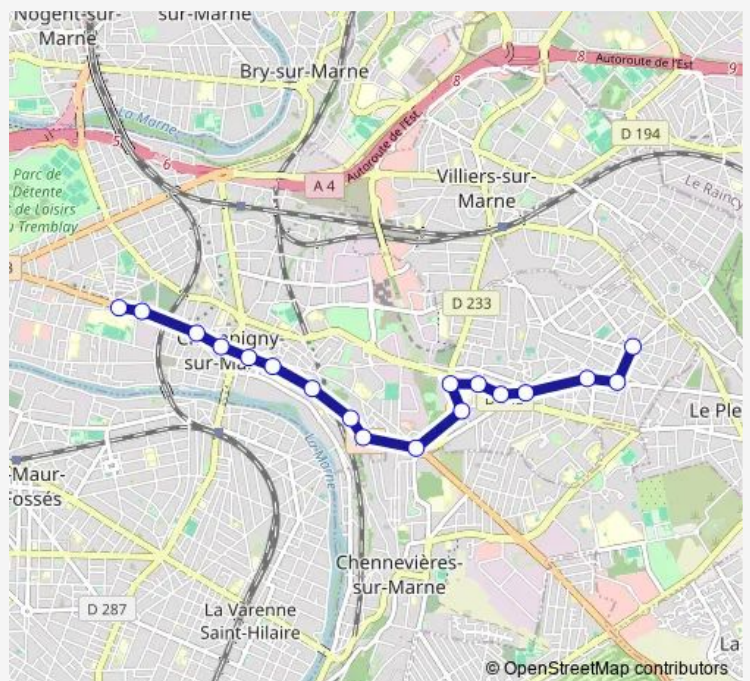

Bus 208 (Jean-Baptiste Clement <-> Place DE LA Resistance) - Aller

[Go to website](#)

Direction

Place DE LA Resistance — Jean-Baptiste Clement

18 stops

[Open route schedule](#)

Place DE LA Resistance

Paul Venzac

LA Cascade

Martelet

RUE DU Monument

Mairie DE Champigny

Mairie - Marche

Guittard

Plage DE Champigny

Jean-Baptiste Clement

Route schedule

Place DE LA Resistance — Jean-Baptiste Clement

Monday	07:26
Tuesday	07:26
Wednesday	07:26
Thursday	07:26
Friday	07:26
Saturday	—
Sunday	—

Route info

Direction: Place DE LA Resistance

Stops: 18

Trip Duration: 0 hour 23 min

208 — (Jean-Baptiste Clement <-> Place DE LA Resistance) - Aller

Direction

Jean-Baptiste Clement — Place DE LA Resistance

17 stops

[Open route schedule](#)

Jean-Baptiste Clement