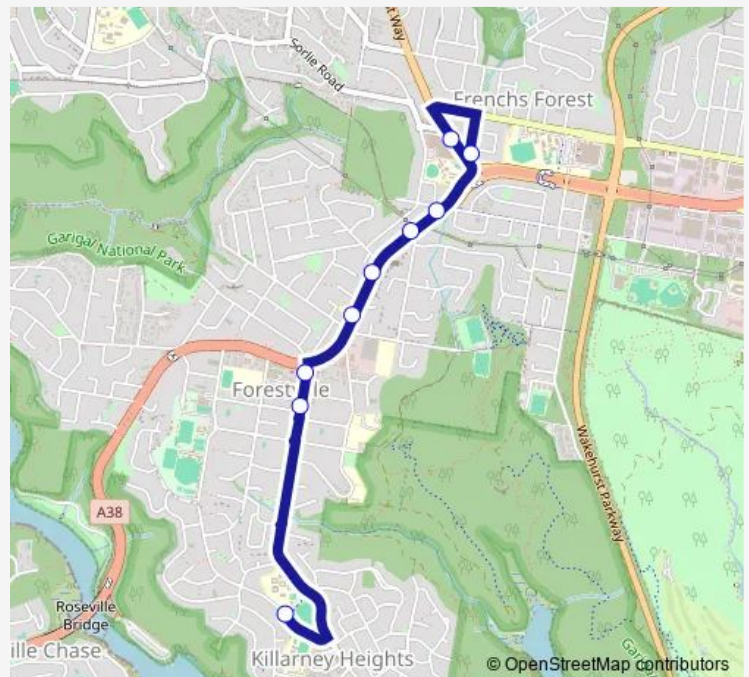

School Bus 208 Killarney Heights HS to Rabbett St at Holland Cr

[Go to website](#)

Direction

Killarney High School, Melwood Av — Rabbett St At Forest Way

9 stops

[Open route schedule](#)

Killarney High School, Melwood Av

Starkey St At Violet Av

Starkey St At Warringah Rd

Warringah Rd After Brown St

Warringah Rd Before Altona Av

Warringah Rd Opp Maxwell Pde

Warringah Rd Before Fitzpatrick Av

Forestway Shopping Centre, Forest Way

Rabbett St At Forest Way

Route schedule

Killarney High School, Melwood Av — Rabbett St At Forest Way

Monday 15:15

Tuesday 15:15

Wednesday 15:15

Thursday 15:15

Friday —

Saturday —

Sunday —

Route info

Direction: Killarney High School, Melwood Av

Stops: 9

Trip Duration: 0 hour 21 min

208 School Bus time schedules and route maps are available in an offline PDF at busmaps.com. Use the busmaps.com website to see live bus times, train schedule or subway schedule, and step-by-step directions for all public transit in Sydney