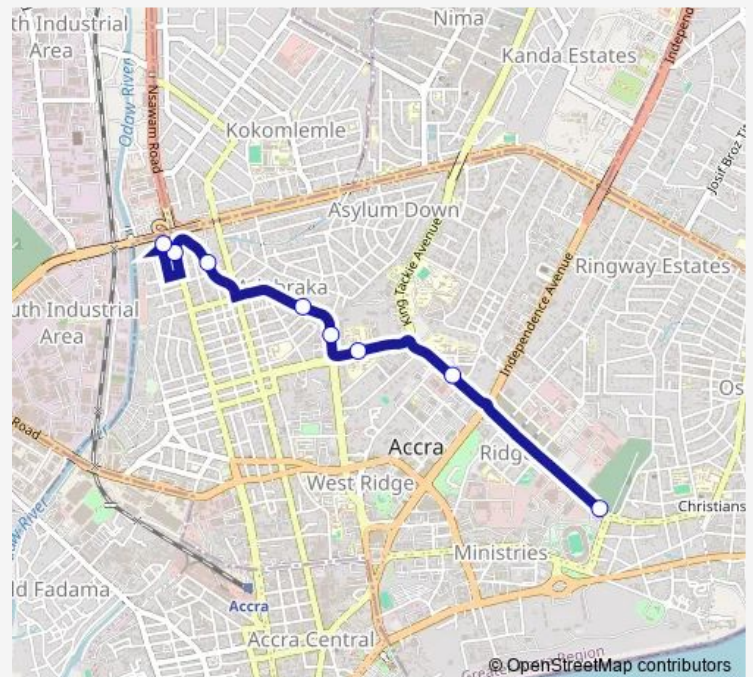

Bus 208 Stadium ↔ Circle

[Go to website](#)

Direction

Stadium — Circle

8 stops

[Open route schedule](#)

Stadium

Ridge Hospital

Mental

Cathedral

Total

Mr. Biggs

Commercial Bank

Circle

Route schedule

Stadium — Circle

Monday 06:00

Tuesday 06:00

Wednesday 06:00

Thursday 06:00

Friday 06:00

Saturday 06:00

Sunday 06:00

Route info

Direction: Stadium

Stops: 8

Trip Duration: 0 hour 16 min

208 — Stadium ↔ Circle

Direction

Circle — Stadium

5 stops

[Open route schedule](#)