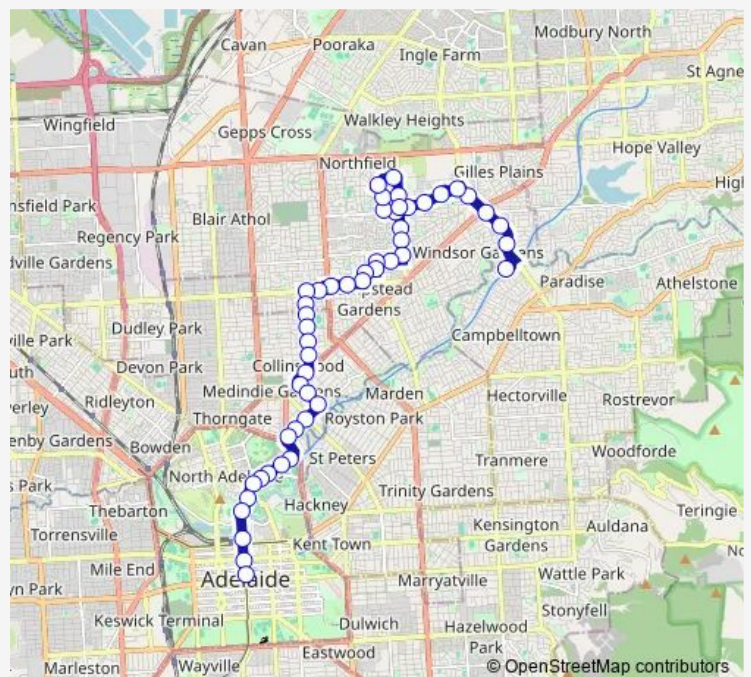

Stop 11 Smith St - South West side

Stop 13 North East Rd - North West side

Route schedule

Stop 1 King William Rd - North West side — Zone G
Paradise Interchange - North West side

Monday 06:18-18:48

Tuesday 06:18-18:48

Wednesday 06:18-18:48

Thursday 06:18-18:48

Friday 06:18-18:48

Saturday 07:52-18:11

Sunday 09:06-18:11

Route info

Direction: Stop 1 King William Rd - North West side

Stops: 54

Trip Duration: 0 hour 49 min

208 — Paradise Interchange to City

Stop 14 Galway Ave - West side

Stop 15 Galway Ave - West side

Stop 16 Galway Ave - West side

Stop 17 Galway Ave - West side

Stop 18 Galway Ave - West side

Direction: Zone I Paradise Interchange - North West side

Stops: 50

Trip Duration: 0 hour 49 min

Stop 20B Muller Rd - South side

Stop 20A Muller Rd - South side

Stop 20 Regency Rd / Moresby Ave - South side