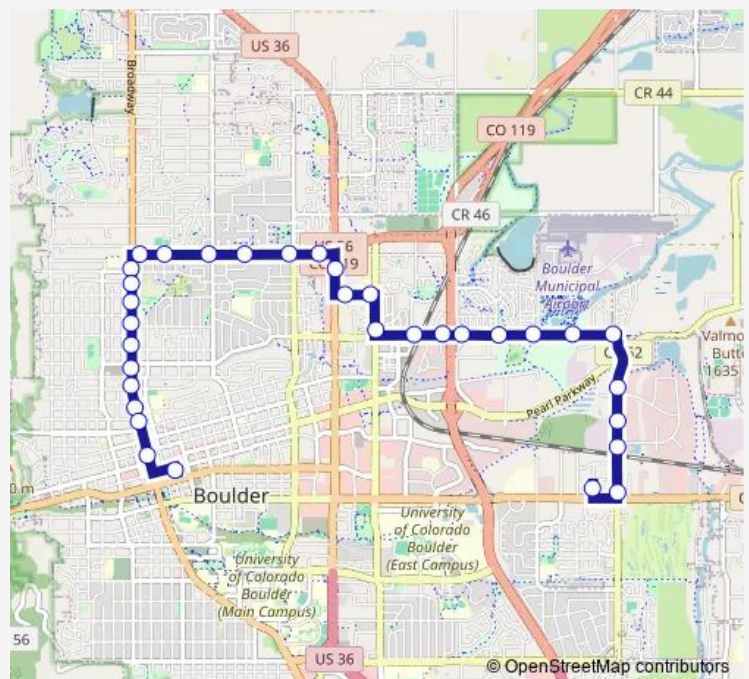

Valmont Rd & Centergreen Ct

Valmont Rd & 34th St

30th St & Valmont Rd

Glenwood Dr & 30th St

Glenwood Dr & 29th St

28th St & CO 119

Iris Ave & 28th St

Iris Ave & Folsom Ave

Iris Ave & 22nd St

Iris Ave & 19th St

Iris Ave & Iris Ct

Route schedule

Conestoga St & Arapahoe Ave — Downtown Boulder Station Gate G

Monday 07:50-17:51

Tuesday 07:50-17:51

Wednesday 07:50-17:51

Thursday 07:50-17:51

Friday 07:50-17:51

Saturday 07:56-17:56

Sunday —

Route info

Direction: Conestoga St & Arapahoe Ave

Stops: 33

Trip Duration: 0 hour 26 min

208 — Iris / Valmont

Iris Ave & 13th St

Broadway & Hawthorne Ave

Broadway & Grape Ave

Broadway & Forest Ave

Broadway & Elder Ave

Broadway & Cedar Ave

Broadway & Alpine Ave