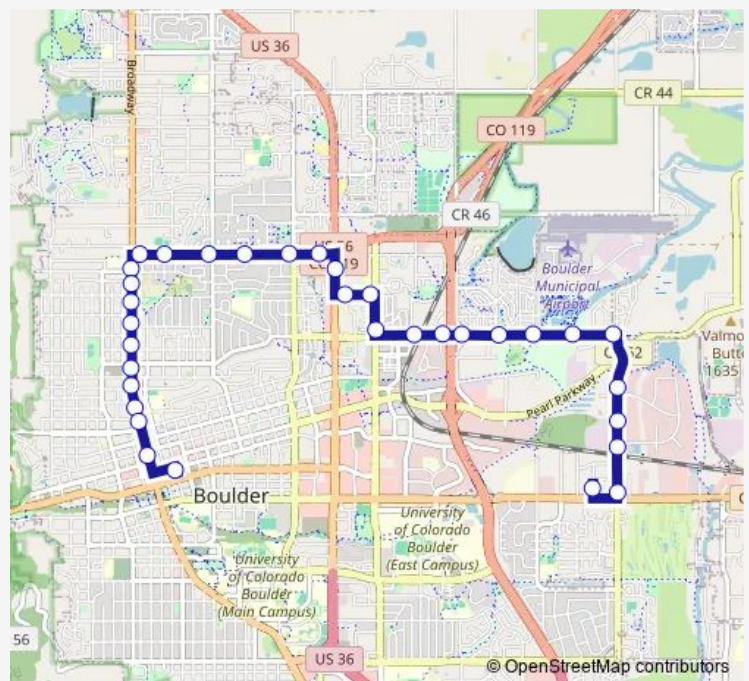

Iris Ave & Iris Ct

Route schedule

Conestoga St & Arapahoe Ave — Downtown Boulder Station Gate G

Monday 07:50-17:51

Tuesday 07:50-17:51

Wednesday 07:50-17:51

Thursday 07:50-17:51

Friday 07:50-17:51

Saturday 07:56-17:56

Sunday —

Route info

Direction: Conestoga St & Arapahoe Ave

Stops: 33

Trip Duration: 0 hour 26 min

208 — Iris / Valmont

Iris Ave & 13th St

Broadway & Hawthorne Ave

Broadway & Grape Ave

Broadway & Forest Ave

Broadway & Elder Ave

Broadway & Cedar Ave

Broadway & Alpine Ave

Broadway & North St

Broadway & Portland Pl

Broadway & Maxwell Ave

Broadway & Spruce St

Downtown Boulder Station Gate G

Direction

Downtown Boulder Station Gate G — Conestoga St & Arapahoe Ave

33 stops

[Open route schedule](#)

Downtown Boulder Station Gate G