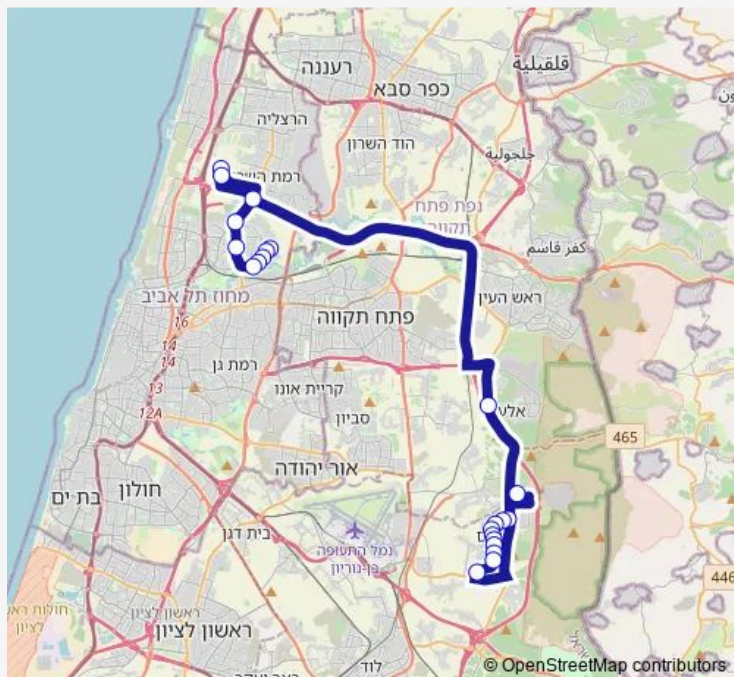

Saturday —

Sunday 17:10-18:10

Route info

Direction: מסוף עתידים

Stops: 22

Trip Duration: 1 hour 7 min

208 Bus time schedules and route maps are available in an offline PDF at busmaps.com. Use the busmaps.com website to see live bus times, train schedule or subway schedule, and step-by-step directions for all public transit in Tel Aviv