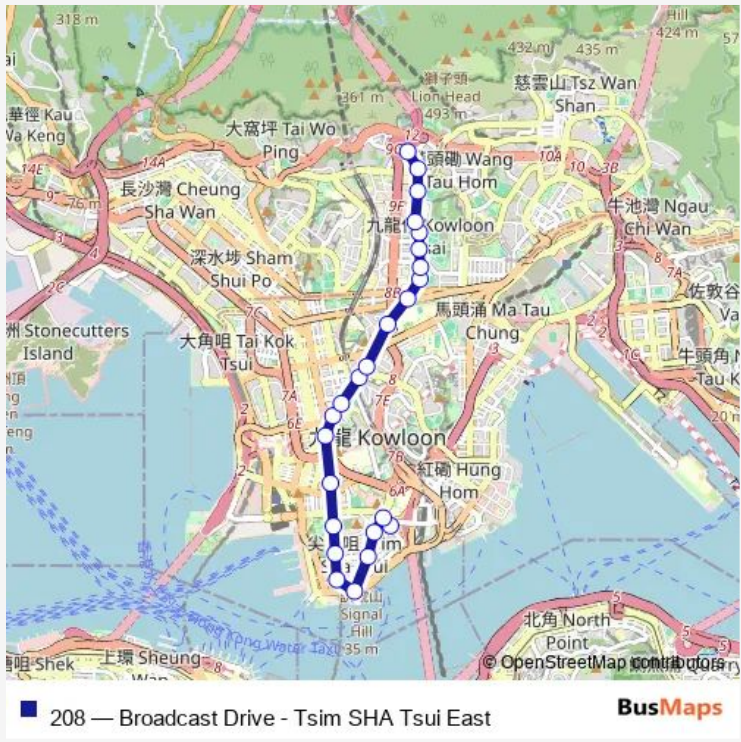

Bus 208 Broadcast Drive - Tsim SHA Tsui East

[Go to website](#)

**Direction**  
 [Ctb] Tsim SHA Tsui East[[Kmb] Tsim SHA Tsui East BUS Terminus — [Kmb] Broadcast Drive BUS Terminus  
 24 stops  
[Open route schedule](#)

Route schedule

[Ctb] Tsim SHA Tsui East[[Kmb] Tsim SHA Tsui East BUS Terminus — [Kmb] Broadcast Drive BUS Terminus

|           |             |
|-----------|-------------|
| Monday    | 06:20-20:45 |
| Tuesday   | 06:20-20:45 |
| Wednesday | 06:20-20:45 |
| Thursday  | 06:20-20:45 |
| Friday    | 06:20-20:45 |
| Saturday  | 06:20-20:45 |
| Sunday    | 09:40-18:30 |

Route info

Direction: [Ctb] Tsim SHA Tsui East[[Kmb] Tsim SHA Tsui East BUS Terminus

Stops: 24

Trip Duration: 0 hour 39 min

[Kmb+Ctb] ST. George Apartments/<Br>St. George'S  
Apartments, Waterloo Road[[Kmb] ST. George Apart-  
ments

[Kmb] Earl Street

[Ctb] LA Salle College, LA Salle Road[[Kmb] LA Salle  
College

[Kmb] Lancashire Road

[Kmb] Durham Road

[Kmb] Hereford Road

[Kmb+Ctb] Mary Rose School/<Br>Mary Rose School,  
Renfrew Road[[Kmb] Mary Rose School