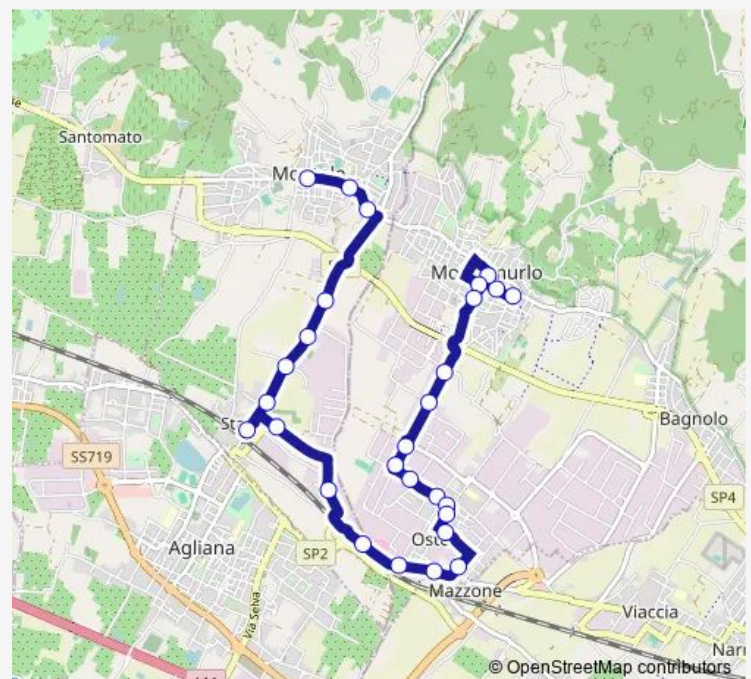

Montale/Agliana Stazione Fs

### Route schedule

Montemurlo — Montale

Monday 06:44-19:34

Tuesday 06:44-19:34

Wednesday 06:44-19:34

Thursday 06:44-19:34

Friday 06:44-19:34

Saturday 06:44-19:34

### Route info

Direction: Montemurlo

Stops: 28

Trip Duration: 0 hour 40 min

208 — Montemurlo - Montale Agliana Fs - Montale

Garibaldi 1

Garibaldi 3

Garibaldi 5