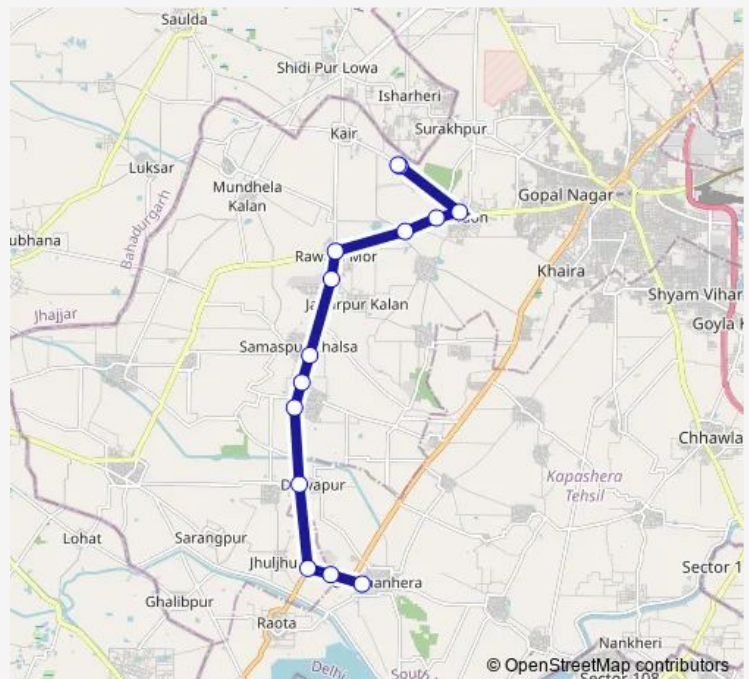

Dariyapur Village / Malikpur Crossing

Ujwa Gaon

Ujwa School

Samaspur Khalsa

Jaffarpur Kalan Rtrm Hospital

Rawta Crossing (Dhansa Road)

Surehra Crossing

Mitraon School

Mitraon Village (Kair Village Road)

Bhagini Nivedita College

Kair Depot

Route schedule

Ghuman Hera Village — Kair Depot

Monday 07:13-22:17

Tuesday 07:13-22:17

Wednesday 07:13-22:17

Thursday 07:13-22:17

Friday 07:13-22:17

Saturday 07:13-22:17

Sunday 07:13-22:17

Route info

Direction: Ghuman Hera Village

Stops: 14

Trip Duration: 0 hour 53 min