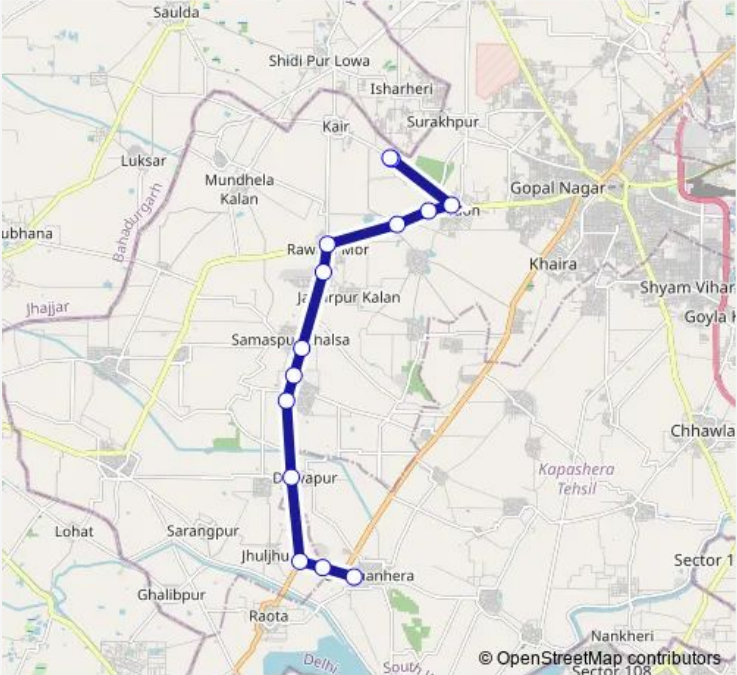

Bus 850bdown

Go to website

Direction
 Ghuman Hera Village — Kair Depot
 14 stops
[Open route schedule](#)

- Ghuman Hera Village
- Ghuman Hera DTC Depot Crossing
- Jhul-Jhuli Check Post / Ghumanhera Crossing
- Dariyapur Village / Malikpur Crossing
- Ujwa Gaon
- Ujwa School
- Samaspur Khalsa
- Jaffarpur Kalan Rtrm Hospital
- Rawta Crossing (Dhansa Road)
- Surehra Crossing
- Mitraon School
- Mitraon Village (Kair Village Road)
- Bhagini Nivedita College
- Kair Depot

Route schedule
 Ghuman Hera Village — Kair Depot

Monday	07:13-22:17
Tuesday	07:13-22:17
Wednesday	07:13-22:17
Thursday	07:13-22:17
Friday	07:13-22:17
Saturday	07:13-22:17
Sunday	07:13-22:17

Route info
 Direction: Ghuman Hera Village
 Stops: 14
 Trip Duration: 0 hour 53 min

The schedule is provided in the local timezone. Times with "(+1)" indicate departures on the next day.

PDF file created on 2025-01-16

2024 BusMaps.com - All Rights Reserved