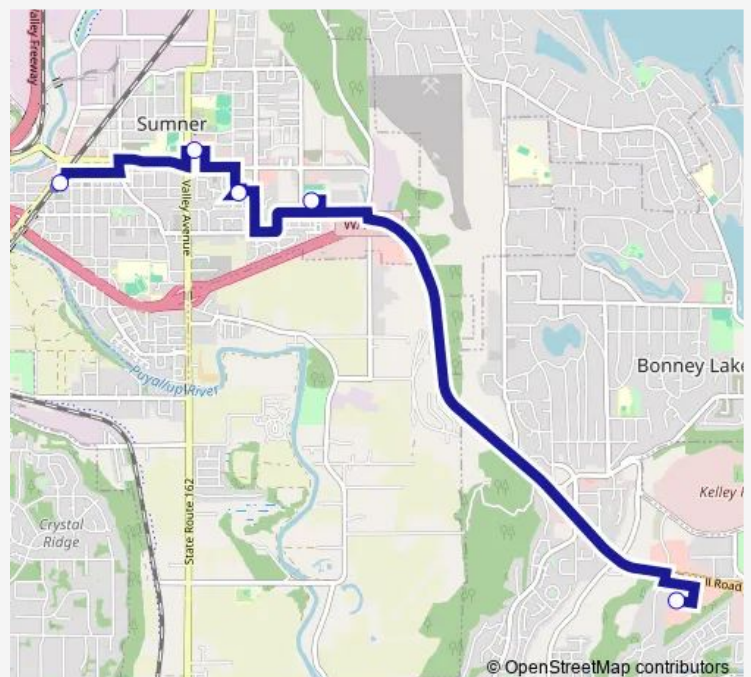

Thursday —

Friday 08:45-15:30

Saturday —

Sunday —

Route info

Direction: Wal-Mart Bonney Lake

Stops: 5

Trip Duration: 0 hour 30 min

■ Sumner-Bonney Lake Connector

Direction

Sumner Sounder Shuttle Stop — Wal-Mart Bonney Lake

5 stops

[Open route schedule](#)

Sumner Sounder Shuttle Stop

Fred Meyer Sumner

Sumner Senior Center