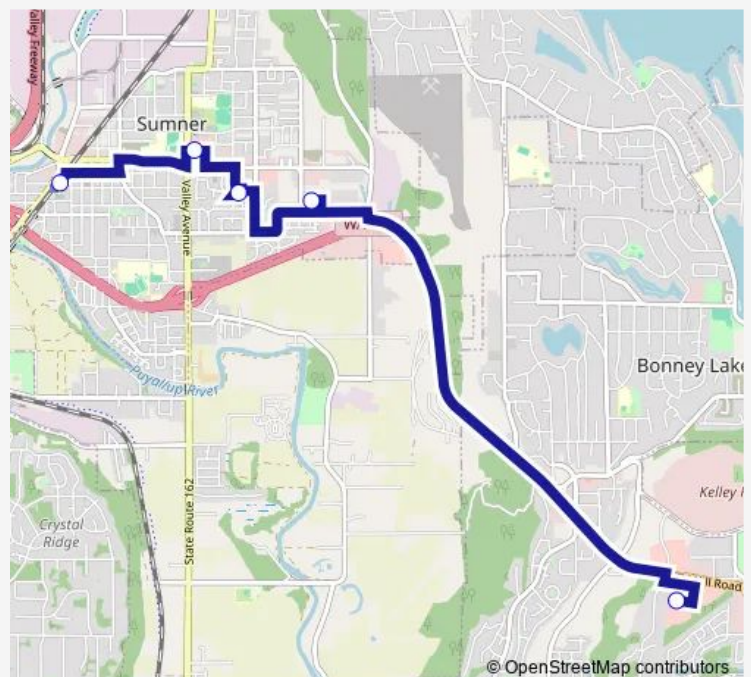

Thursday —

Friday 08:45-15:30

Saturday —

Sunday —

Route info

Direction: Wal-Mart Bonney Lake

Stops: 5

Trip Duration: 0 hour 30 min

■ Sumner-Bonney Lake Connector

Direction

Sumner Sounder Shuttle Stop — Wal-Mart Bonney Lake

5 stops

[Open route schedule](#)

Sumner Sounder Shuttle Stop

Fred Meyer Sumner

Sumner Senior Center